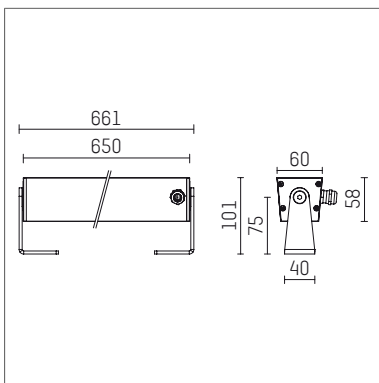

## 117 046 04 726 | anthracite

led.modular | IP65  
linear luminaire  
LED | 57 W 4000 K

- linear luminaire led.modular IP65
- adjustable
- with mounting bracket
- for installation on wall or ceiling
- for optimal illumination of vertical facades
- with LED 6300 lm
- colour temperature: 4000 K
- colour rendering index: CRI >80
- L80 / B10 (50.000h)
- SDCM < 2
- net luminous flux: 5100 lm
- total load: 57 W
- luminous efficacy: 89,5 lm/W
- oval flood
- for external control gear
- temperature-controlled LED circuit board (NTC) optional
- reduction of system power (27W / 3450lm) is possible
- secondary connection:
- supply cord, length: 2000 mm
- housing of extruded aluminium profile
- safety glass, clear
- bracket of stainless steel
- length: 661 mm, width: 60 mm, height: 100 mm
- weight: 2,85 kg
- protection rating: IP65
- protection class I
- 5 years Hoffmeister warranty
- Made in Germany
- maximum ambient temperature: 50 ° C
- impact resistance class: IK07
- certificates: manufactured according to DIN VDE 0711 / EN 60598, CE
- colour: anthracite
- 117 046 04 726

- Overview of accessories on the following page / s

117 046 04 726  
**accessory****Required accessories**

description accessory general	dimensions in mm	item number	pic.-No.
LED power unit, 40W, 350mA, DALI with high protection rating IP65 for outdoor usage	LxWxH: 220 x 120 x 80	117 092 00 721 D	01
LED power unit, 70W, 700mA, DALI with high protection rating IP65 for outdoor usage	LxWxH: 220 x 120 x 80	117 093 00 721 D	01
LED power unit, 40W, 350mA with high protection rating IP65 for outdoor usage	LxWxH: 220 x 120 x 80	117 092 00 721	01
LED power unit, 70W, 700mA with high protection rating IP65 for outdoor usage	LxWxH: 220 x 120 x 80	117 093 00 721	01