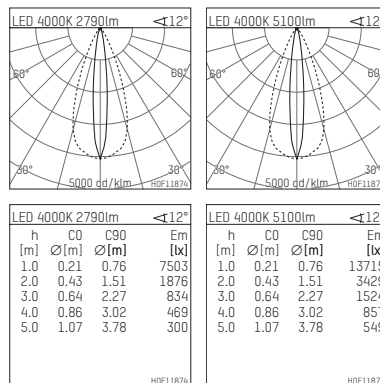

## 117 046 04 726 | anthracite

led.modular | IP65  
linear luminaire  
LED | 57 W 4000 K

- linear luminaire led.modular IP65
- adjustable
- with mounting bracket
- for installation on wall or ceiling
- for optimal illumination of vertical facades
- with LED 6300 lm
- colour temperature: 4000 K
- colour rendering index: CRI >80
- L80 / B10 (50.000h)
- SDCM < 2
- net luminous flux: 5100 lm
- total load: 57 W
- luminous efficacy: 89,5 lm/W
- oval flood
- for external control gear
- temperature-controlled LED circuit board (NTC) optional
- reduction of system power (27W / 3450lm) is possible
- secondary connection:
- supply cord, length: 2000 mm
- housing of extruded aluminium profile
- safety glass, clear
- bracket of stainless steel
- length: 661 mm, width: 60 mm, height: 100 mm
- weight: 2,85 kg
- protection rating: IP65
- protection class I
- 5 years Hoffmeister warranty
- Made in Germany
- maximum ambient temperature: 50 ° C
- impact resistance class: IK07
- certificates: manufactured according to DIN VDE 0711 / EN 60598, CE
- colour: anthracite
- 117 046 04 726

- Overview of accessories on the following page / s

117 046 04 726  
**accessory****Required accessories**

description accessory general	dimensions in mm	item number	pic.-No.
LED power unit, 40W, 350mA, DALI with high protection rating IP65 for outdoor usage	LxWxH: 220 x 120 x 80	117 092 00 721 D	01
LED power unit, 70W, 700mA, DALI with high protection rating IP65 for outdoor usage	LxWxH: 220 x 120 x 80	117 093 00 721 D	01
LED power unit, 40W, 350mA with high protection rating IP65 for outdoor usage	LxWxH: 220 x 120 x 80	117 092 00 721	01
LED power unit, 70W, 700mA with high protection rating IP65 for outdoor usage	LxWxH: 220 x 120 x 80	117 093 00 721	01