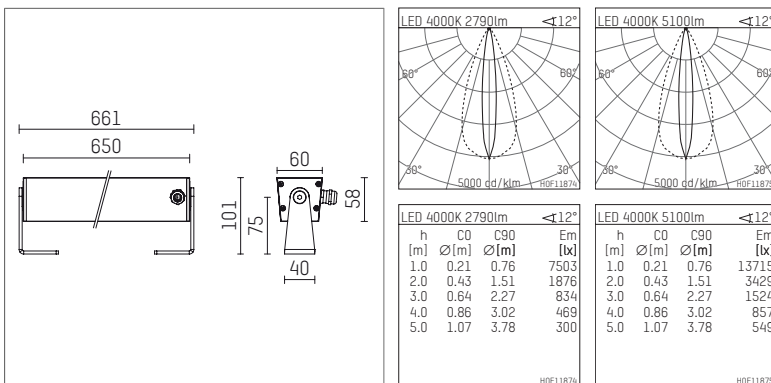

117 046 04 910 | white

led.modular | IP65
linear luminaire
LED | 57 W 4000 K

- linear luminaire led.modular IP65
- adjustable
- with mounting bracket
- for installation on wall or ceiling
- for optimal illumination of vertical facades
- with LED 6300 lm
- colour temperature: 4000 K
- colour rendering index: CRI >80
- L80 / B10 (50.000h)
- SDCM < 2
- net luminous flux: 5100 lm
- total load: 57 W
- luminous efficacy: 89,5 lm/W
- oval flood
- for external control gear
- temperature-controlled LED circuit board (NTC) optional
- reduction of system power (27W / 3450lm) is possible
- secondary connection:
- supply cord, length: 2000 mm
- housing of extruded aluminium profile
- safety glass, clear
- bracket of stainless steel
- length: 661 mm, width: 60 mm, height: 100 mm
- weight: 2,85 kg
- protection rating: IP65
- protection class I
- 5 years Hoffmeister warranty
- Made in Germany
- maximum ambient temperature: 50 ° C
- impact resistance class: IK07
- certificates: manufactured according to DIN VDE 0711 / EN 60598, CE
- colour: white
- 117 046 04 910

- Overview of accessories on the following page / s

117 046 04 910
accessory**Required accessories**

description accessory general	dimensions in mm	item number	pic.-No.
LED power unit, 40W, 350mA, DALI with high protection rating IP65 for outdoor usage	LxWxH: 220 x 120 x 80	117 092 00 721 D	01
LED power unit, 70W, 700mA, DALI with high protection rating IP65 for outdoor usage	LxWxH: 220 x 120 x 80	117 093 00 721 D	01
LED power unit, 40W, 350mA with high protection rating IP65 for outdoor usage	LxWxH: 220 x 120 x 80	117 092 00 721	01
LED power unit, 70W, 700mA with high protection rating IP65 for outdoor usage	LxWxH: 220 x 120 x 80	117 093 00 721	01