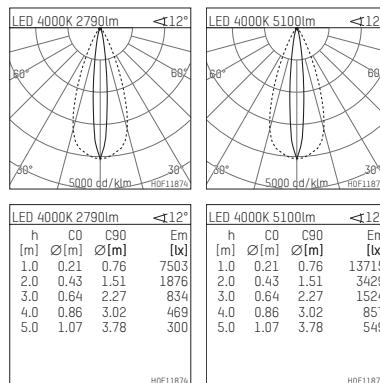

**117 046 04 916 | silver**

led.modular | IP65  
linear luminaire  
LED | 57 W 4000 K

- linear luminaire led.modular IP65
- adjustable
- with mounting bracket
- for installation on wall or ceiling
- for optimal illumination of vertical facades
- with LED 6300 lm
- colour temperature: 4000 K
- colour rendering index: CRI >80
- L80 / B10 (50.000h)
- SDCM < 2
- net luminous flux: 5100 lm
- total load: 57 W
- luminous efficacy: 89,5 lm/W
- oval flood
- for external control gear
- temperature-controlled LED circuit board (NTC) optional
- reduction of system power (27W / 3450lm) is possible
- secondary connection:
- supply cord, length: 2000 mm
- housing of extruded aluminium profile
- safety glass, clear
- bracket of stainless steel
- length: 661 mm, width: 60 mm, height: 100 mm
- weight: 2,85 kg
- protection rating: IP65
- protection class I
- 5 years Hoffmeister warranty
- Made in Germany
- maximum ambient temperature: 50 ° C
- impact resistance class: IK07
- certificates: manufactured according to DIN VDE 0711 / EN 60598, CE
- colour: silver
- 117 046 04 916

- Overview of accessories on the following page / s

117 046 04 916

**accessory****Required accessories**

description accessory general	dimensions in mm	item number	pic.-No.
LED power unit, 40W, 350mA, DALI with high protection rating IP65 for outdoor usage	LxWxH: 220 x 120 x 80	117 092 00 721 D	01
LED power unit, 70W, 700mA, DALI with high protection rating IP65 for outdoor usage	LxWxH: 220 x 120 x 80	117 093 00 721 D	01
LED power unit, 40W, 350mA with high protection rating IP65 for outdoor usage	LxWxH: 220 x 120 x 80	117 092 00 721	01
LED power unit, 70W, 700mA with high protection rating IP65 for outdoor usage	LxWxH: 220 x 120 x 80	117 093 00 721	01