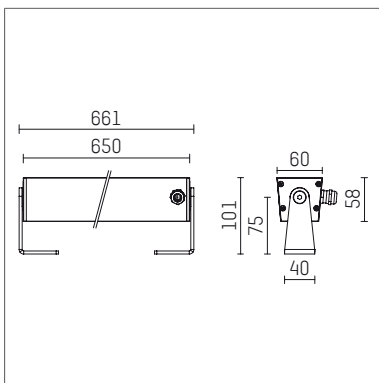

**117 046 04 916 | silver**

led.modular | IP65  
linear luminaire  
LED | 57 W 4000 K

- linear luminaire led.modular IP65
- adjustable
- with mounting bracket
- for installation on wall or ceiling
- for optimal illumination of vertical facades
- with LED 6300 lm
- colour temperature: 4000 K
- colour rendering index: CRI >80
- L80 / B10 (50.000h)
- SDCM < 2
- net luminous flux: 5100 lm
- total load: 57 W
- luminous efficacy: 89,5 lm/W
- oval flood
- for external control gear
- temperature-controlled LED circuit board (NTC) optional
- reduction of system power (27W / 3450lm) is possible
- secondary connection:
- supply cord, length: 2000 mm
- housing of extruded aluminium profile
- safety glass, clear
- bracket of stainless steel
- length: 661 mm, width: 60 mm, height: 100 mm
- weight: 2,85 kg
- protection rating: IP65
- protection class I
- 5 years Hoffmeister warranty
- Made in Germany
- maximum ambient temperature: 50 ° C
- impact resistance class: IK07
- certificates: manufactured according to DIN VDE 0711 / EN 60598, CE
- colour: silver
- 117 046 04 916

- Overview of accessories on the following page / s

117 046 04 916

**accessory****Required accessories**

description accessory general	dimensions in mm	item number	pic.-No.
LED power unit, 40W, 350mA, DALI with high protection rating IP65 for outdoor usage	LxWxH: 220 x 120 x 80	117 092 00 721 D	01
LED power unit, 70W, 700mA, DALI with high protection rating IP65 for outdoor usage	LxWxH: 220 x 120 x 80	117 093 00 721 D	01
LED power unit, 40W, 350mA with high protection rating IP65 for outdoor usage	LxWxH: 220 x 120 x 80	117 092 00 721	01
LED power unit, 70W, 700mA with high protection rating IP65 for outdoor usage	LxWxH: 220 x 120 x 80	117 093 00 721	01