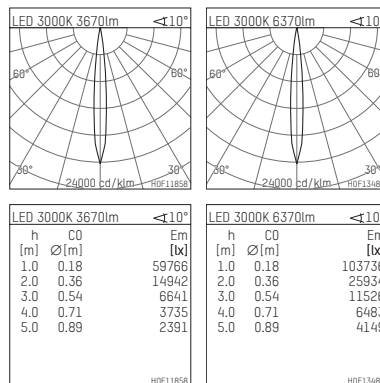

117 052 03 726 | anthracite

led.modular | IP65
linear luminaire
LED | 83 W 3000 K

- linear luminaire led.modular IP65
- adjustable
- with mounting bracket
- for installation on wall or ceiling
- for optimal illumination of vertical facades
- with LED 7200 lm
- colour temperature: 3000 K
- colour rendering index: CRI >90
- L80 / B10 (50.000h)
- SDCM < 2
- net luminous flux: 6370 lm
- total load: 83 W
- luminous efficacy: 76,8 lm/W
- symmetrical light distribution, spot
- beam angle: 10 °
- for external control gear
- temperature-controlled LED circuit board (NTC) optional
- reduction of system power (40W / 4150lm) is possible
- secondary connection:
- supply cord, length: 2000 mm
- housing of extruded aluminium profile
- safety glass, clear
- bracket of stainless steel
- length: 961 mm, width: 60 mm, height: 100 mm
- weight: 3,95 kg
- protection rating: IP65
- protection class I
- 5 years Hoffmeister warranty
- Made in Germany
- maximum ambient temperature: 50 ° C
- impact resistance class: IK07
- certificates: manufactured according to DIN VDE 0711 / EN 60598, CE
- colour: anthracite
- 117 052 03 726

- Overview of accessories on the following page / s

117 052 03 726

accessory**Required accessories**

description accessory general	dimensions in mm	item number	pic.-No.
LED power unit, 40W, 350mA, DALI with high protection rating IP65 for outdoor usage	LxWxH: 220 x 120 x 80	117 092 00 721 D	01
LED power unit, 40W, 350mA with high protection rating IP65 for outdoor usage	LxWxH: 220 x 120 x 80	117 092 00 721	01
LED power unit, 90W, 700mA with high protection rating IP65 for outdoor usage	LxWxH: 220 x 120 x 80	117 095 00 721 D	01
LED power unit, 90W, 700mA with high protection rating IP65 for outdoor usage	LxWxH: 220 x 120 x 80	117 095 00 721	01