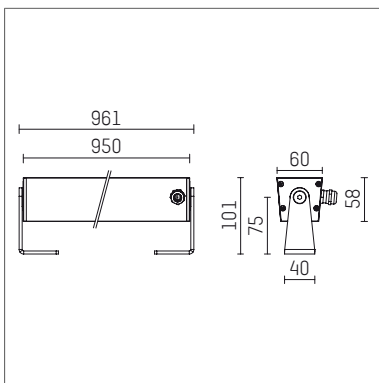

117 052 03 726 | anthracite

led.modular | IP65
linear luminaire
LED | 83 W 3000 K

- linear luminaire led.modular IP65
- adjustable
- with mounting bracket
- for installation on wall or ceiling
- for optimal illumination of vertical facades
- with LED 7200 lm
- colour temperature: 3000 K
- colour rendering index: CRI >90
- L80 / B10 (50.000h)
- SDCM < 2
- net luminous flux: 6370 lm
- total load: 83 W
- luminous efficacy: 76,8 lm/W
- symmetrical light distribution, spot
- beam angle: 10 °
- for external control gear
- temperature-controlled LED circuit board (NTC) optional
- reduction of system power (40W / 4150lm) is possible
- secondary connection:
- supply cord, length: 2000 mm
- housing of extruded aluminium profile
- safety glass, clear
- bracket of stainless steel
- length: 961 mm, width: 60 mm, height: 100 mm
- weight: 3,95 kg
- protection rating: IP65
- protection class I
- 5 years Hoffmeister warranty
- Made in Germany
- maximum ambient temperature: 50 ° C
- impact resistance class: IK07
- certificates: manufactured according to DIN VDE 0711 / EN 60598, CE
- colour: anthracite
- 117 052 03 726

- Overview of accessories on the following page / s

117 052 03 726

accessory**Required accessories**

description accessory general	dimensions in mm	item number	pic.-No.
LED power unit, 40W, 350mA, DALI with high protection rating IP65 for outdoor usage	LxWxH: 220 x 120 x 80	117 092 00 721 D	01
LED power unit, 40W, 350mA with high protection rating IP65 for outdoor usage	LxWxH: 220 x 120 x 80	117 092 00 721	01
LED power unit, 90W, 700mA with high protection rating IP65 for outdoor usage	LxWxH: 220 x 120 x 80	117 095 00 721 D	01
LED power unit, 90W, 700mA with high protection rating IP65 for outdoor usage	LxWxH: 220 x 120 x 80	117 095 00 721	01