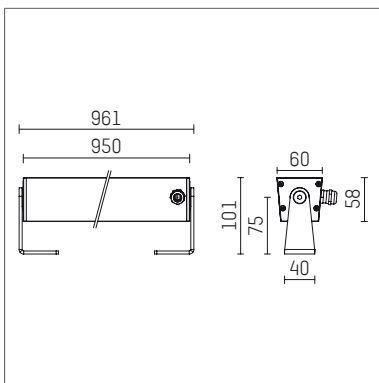

117 052 03 910 | white

led.modular | IP65
linear luminaire
LED | 83 W 3000 K

- linear luminaire led.modular IP65
- adjustable
- with mounting bracket
- for installation on wall or ceiling
- for optimal illumination of vertical facades
- with LED 7200 lm
- colour temperature: 3000 K
- colour rendering index: CRI >90
- L80 / B10 (50.000h)
- SDCM < 2
- net luminous flux: 6370 lm
- total load: 83 W
- luminous efficacy: 76,8 lm/W
- symmetrical light distribution, spot
- beam angle: 10 °
- for external control gear
- temperature-controlled LED circuit board (NTC) optional
- reduction of system power (40W / 4150lm) is possible
- secondary connection:
- supply cord, length: 2000 mm
- housing of extruded aluminium profile
- safety glass, clear
- bracket of stainless steel
- length: 961 mm, width: 60 mm, height: 100 mm
- weight: 3,95 kg
- protection rating: IP65
- protection class I
- 5 years Hoffmeister warranty
- Made in Germany
- maximum ambient temperature: 50 ° C
- impact resistance class: IK07
- certificates: manufactured according to DIN VDE 0711 / EN 60598, CE
- colour: white
- 117 052 03 910

- Overview of accessories on the following page / s

117 052 03 910
accessory**Required accessories**

description accessory general	dimensions in mm	item number	pic.-No.
LED power unit, 40W, 350mA, DALI with high protection rating IP65 for outdoor usage	LxWxH: 220 x 120 x 80	117 092 00 721 D	01
LED power unit, 40W, 350mA with high protection rating IP65 for outdoor usage	LxWxH: 220 x 120 x 80	117 092 00 721	01
LED power unit, 90W, 700mA with high protection rating IP65 for outdoor usage	LxWxH: 220 x 120 x 80	117 095 00 721 D	01
LED power unit, 90W, 700mA with high protection rating IP65 for outdoor usage	LxWxH: 220 x 120 x 80	117 095 00 721	01