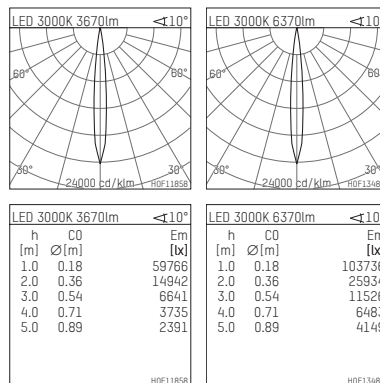

117 052 03 910 | white

led.modular | IP65
linear luminaire
LED | 83 W 3000 K

- linear luminaire led.modular IP65
- adjustable
- with mounting bracket
- for installation on wall or ceiling
- for optimal illumination of vertical facades
- with LED 7200 lm
- colour temperature: 3000 K
- colour rendering index: CRI >90
- L80 / B10 (50.000h)
- SDCM < 2
- net luminous flux: 6370 lm
- total load: 83 W
- luminous efficacy: 76,8 lm/W
- symmetrical light distribution, spot
- beam angle: 10 °
- for external control gear
- temperature-controlled LED circuit board (NTC) optional
- reduction of system power (40W / 4150lm) is possible
- secondary connection:
- supply cord, length: 2000 mm
- housing of extruded aluminium profile
- safety glass, clear
- bracket of stainless steel
- length: 961 mm, width: 60 mm, height: 100 mm
- weight: 3,95 kg
- protection rating: IP65
- protection class I
- 5 years Hoffmeister warranty
- Made in Germany
- maximum ambient temperature: 50 ° C
- impact resistance class: IK07
- certificates: manufactured according to DIN VDE 0711 / EN 60598, CE
- colour: white
- 117 052 03 910

- Overview of accessories on the following page / s

117 052 03 910
accessory**Required accessories**

description accessory general	dimensions in mm	item number	pic.-No.
LED power unit, 40W, 350mA, DALI with high protection rating IP65 for outdoor usage	LxWxH: 220 x 120 x 80	117 092 00 721 D	01
LED power unit, 40W, 350mA with high protection rating IP65 for outdoor usage	LxWxH: 220 x 120 x 80	117 092 00 721	01
LED power unit, 90W, 700mA with high protection rating IP65 for outdoor usage	LxWxH: 220 x 120 x 80	117 095 00 721 D	01
LED power unit, 90W, 700mA with high protection rating IP65 for outdoor usage	LxWxH: 220 x 120 x 80	117 095 00 721	01