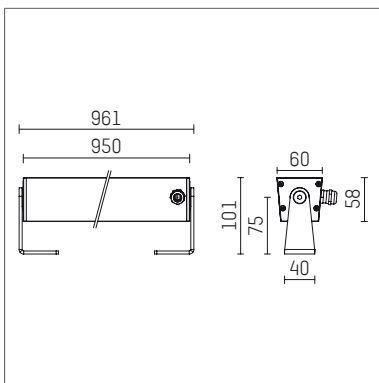

117 052 03 916 | silver

led.modular | IP65
linear luminaire
LED | 83 W 3000 K

- linear luminaire led.modular IP65
- adjustable
- with mounting bracket
- for installation on wall or ceiling
- for optimal illumination of vertical facades
- with LED 7200 lm
- colour temperature: 3000 K
- colour rendering index: CRI >90
- L80 / B10 (50.000h)
- SDCM < 2
- net luminous flux: 6370 lm
- total load: 83 W
- luminous efficacy: 76,8 lm/W
- symmetrical light distribution, spot
- beam angle: 10 °
- for external control gear
- temperature-controlled LED circuit board (NTC) optional
- reduction of system power (40W / 4150lm) is possible
- secondary connection:
- supply cord, length: 2000 mm
- housing of extruded aluminium profile
- safety glass, clear
- bracket of stainless steel
- length: 961 mm, width: 60 mm, height: 100 mm
- weight: 3,95 kg
- protection rating: IP65
- protection class I
- 5 years Hoffmeister warranty
- Made in Germany
- maximum ambient temperature: 50 ° C
- impact resistance class: IK07
- certificates: manufactured according to DIN VDE 0711 / EN 60598, CE
- colour: silver
- 117 052 03 916

- Overview of accessories on the following page / s

117 052 03 916

accessory**Required accessories**

description accessory general	dimensions in mm	item number	pic.-No.
LED power unit, 40W, 350mA, DALI with high protection rating IP65 for outdoor usage	LxWxH: 220 x 120 x 80	117 092 00 721 D	01
LED power unit, 40W, 350mA with high protection rating IP65 for outdoor usage	LxWxH: 220 x 120 x 80	117 092 00 721	01
LED power unit, 90W, 700mA with high protection rating IP65 for outdoor usage	LxWxH: 220 x 120 x 80	117 095 00 721 D	01
LED power unit, 90W, 700mA with high protection rating IP65 for outdoor usage	LxWxH: 220 x 120 x 80	117 095 00 721	01