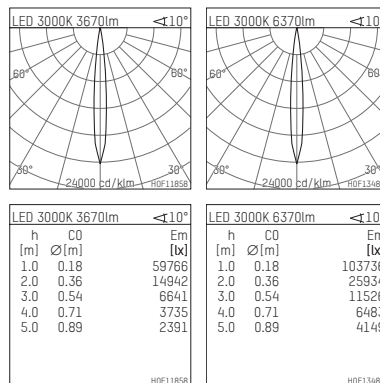

117 052 03 916 | silver

led.modular | IP65
linear luminaire
LED | 83 W 3000 K

- linear luminaire led.modular IP65
- adjustable
- with mounting bracket
- for installation on wall or ceiling
- for optimal illumination of vertical facades
- with LED 7200 lm
- colour temperature: 3000 K
- colour rendering index: CRI >90
- L80 / B10 (50.000h)
- SDCM < 2
- net luminous flux: 6370 lm
- total load: 83 W
- luminous efficacy: 76,8 lm/W
- symmetrical light distribution, spot
- beam angle: 10 °
- for external control gear
- temperature-controlled LED circuit board (NTC) optional
- reduction of system power (40W / 4150lm) is possible
- secondary connection:
- supply cord, length: 2000 mm
- housing of extruded aluminium profile
- safety glass, clear
- bracket of stainless steel
- length: 961 mm, width: 60 mm, height: 100 mm
- weight: 3,95 kg
- protection rating: IP65
- protection class I
- 5 years Hoffmeister warranty
- Made in Germany
- maximum ambient temperature: 50 ° C
- impact resistance class: IK07
- certificates: manufactured according to DIN VDE 0711 / EN 60598, CE
- colour: silver
- 117 052 03 916

- Overview of accessories on the following page / s

117 052 03 916

accessory**Required accessories**

description accessory general	dimensions in mm	item number	pic.-No.
LED power unit, 40W, 350mA, DALI with high protection rating IP65 for outdoor usage	LxWxH: 220 x 120 x 80	117 092 00 721 D	01
LED power unit, 40W, 350mA with high protection rating IP65 for outdoor usage	LxWxH: 220 x 120 x 80	117 092 00 721	01
LED power unit, 90W, 700mA with high protection rating IP65 for outdoor usage	LxWxH: 220 x 120 x 80	117 095 00 721 D	01
LED power unit, 90W, 700mA with high protection rating IP65 for outdoor usage	LxWxH: 220 x 120 x 80	117 095 00 721	01