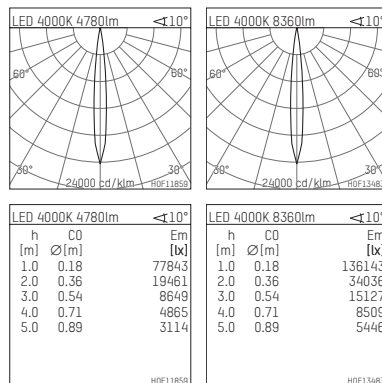

117 052 04 916 | silver

led.modular | IP65
linear luminaire
LED | 83 W 4000 K

- linear luminaire led.modular IP65
- adjustable
- with mounting bracket
- for installation on wall or ceiling
- for optimal illumination of vertical facades
- with LED 9450 lm
- colour temperature: 4000 K
- colour rendering index: CRI >80
- L80 / B10 (50.000h)
- SDCM < 2
- net luminous flux: 8360 lm
- total load: 83 W
- luminous efficacy: 100,7 lm/W
- symmetrical light distribution, spot
- beam angle: 10 °
- for external control gear
- temperature-controlled LED circuit board (NTC) optional
- reduction of system power (40W / 5400lm) is possible
- secondary connection:
- supply cord, length: 2000 mm
- housing of extruded aluminium profile
- safety glass, clear
- bracket of stainless steel
- length: 961 mm, width: 60 mm, height: 100 mm
- weight: 3,8 kg
- protection rating: IP65
- protection class I
- 5 years Hoffmeister warranty
- Made in Germany
- maximum ambient temperature: 50 ° C
- impact resistance class: IK07
- certificates: manufactured according to DIN VDE 0711 / EN 60598, CE
- colour: silver
- 117 052 04 916

- Overview of accessories on the following page / s

117 052 04 916

accessory**Required accessories**

description accessory general	dimensions in mm	item number	pic.-No.
LED power unit, 40W, 350mA, DALI with high protection rating IP65 for outdoor usage	LxWxH: 220 x 120 x 80	117 092 00 721 D	01
LED power unit, 40W, 350mA with high protection rating IP65 for outdoor usage	LxWxH: 220 x 120 x 80	117 092 00 721	01
LED power unit, 90W, 700mA with high protection rating IP65 for outdoor usage	LxWxH: 220 x 120 x 80	117 095 00 721 D	01
LED power unit, 90W, 700mA with high protection rating IP65 for outdoor usage	LxWxH: 220 x 120 x 80	117 095 00 721	01