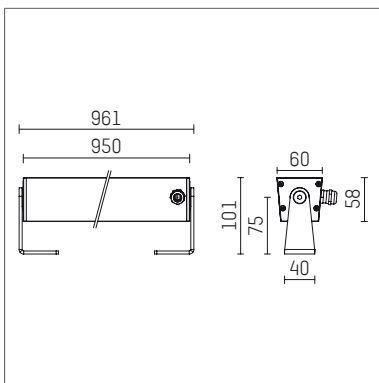

117 052 04 916 | silver

led.modular | IP65
linear luminaire
LED | 83 W 4000 K

- linear luminaire led.modular IP65
- adjustable
- with mounting bracket
- for installation on wall or ceiling
- for optimal illumination of vertical facades
- with LED 9450 lm
- colour temperature: 4000 K
- colour rendering index: CRI >80
- L80 / B10 (50.000h)
- SDCM < 2
- net luminous flux: 8360 lm
- total load: 83 W
- luminous efficacy: 100,7 lm/W
- symmetrical light distribution, spot
- beam angle: 10 °
- for external control gear
- temperature-controlled LED circuit board (NTC) optional
- reduction of system power (40W / 5400lm) is possible
- secondary connection:
- supply cord, length: 2000 mm
- housing of extruded aluminium profile
- safety glass, clear
- bracket of stainless steel
- length: 961 mm, width: 60 mm, height: 100 mm
- weight: 3,8 kg
- protection rating: IP65
- protection class I
- 5 years Hoffmeister warranty
- Made in Germany
- maximum ambient temperature: 50 ° C
- impact resistance class: IK07
- certificates: manufactured according to DIN VDE 0711 / EN 60598, CE
- colour: silver
- 117 052 04 916

- Overview of accessories on the following page / s

117 052 04 916

accessory**Required accessories**

description accessory general	dimensions in mm	item number	pic.-No.
LED power unit, 40W, 350mA, DALI with high protection rating IP65 for outdoor usage	LxWxH: 220 x 120 x 80	117 092 00 721 D	01
LED power unit, 40W, 350mA with high protection rating IP65 for outdoor usage	LxWxH: 220 x 120 x 80	117 092 00 721	01
LED power unit, 90W, 700mA with high protection rating IP65 for outdoor usage	LxWxH: 220 x 120 x 80	117 095 00 721 D	01
LED power unit, 90W, 700mA with high protection rating IP65 for outdoor usage	LxWxH: 220 x 120 x 80	117 095 00 721	01