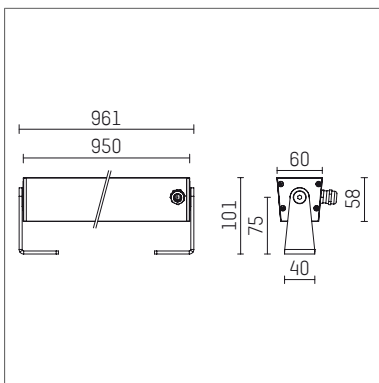

117 054 03 726 | anthracite

led.modular | IP65
linear luminaire
LED | 83 W 3000 K

- linear luminaire led.modular IP65
- adjustable
- with mounting bracket
- for installation on wall or ceiling
- for optimal illumination of vertical facades
- with LED 7200 lm
- colour temperature: 3000 K
- colour rendering index: CRI 90
- L80 / B10 (50.000h)
- SDCM < 2
- net luminous flux: 6370 lm
- total load: 83 W
- luminous efficacy: 76,8 lm/W
- symmetrical light distribution, medium
- beam angle: 25 °
- for external control gear
- temperature-controlled LED circuit board (NTC) optional
- reduction of system power (40W / 4150lm) is possible
- secondary connection:
- supply cord, length: 2000 mm
- housing of extruded aluminium profile
- safety glass, clear
- bracket of stainless steel
- length: 961 mm, width: 60 mm, height: 100 mm
- weight: 3,95 kg
- protection rating: IP65
- protection class I
- 5 years Hoffmeister warranty
- Made in Germany
- maximum ambient temperature: 50 ° C
- impact resistance class: IK07
- certificates: manufactured according to DIN VDE 0711 / EN 60598, CE
- colour: anthracite
- 117 054 03 726

- Overview of accessories on the following page / s

117 054 03 726
accessory**Required accessories**

description accessory general	dimensions in mm	item number	pic.-No.
LED power unit, 40W, 350mA, DALI with high protection rating IP65 for outdoor usage	LxWxH: 220 x 120 x 80	117 092 00 721 D	01
LED power unit, 40W, 350mA with high protection rating IP65 for outdoor usage	LxWxH: 220 x 120 x 80	117 092 00 721	01
LED power unit, 90W, 700mA with high protection rating IP65 for outdoor usage	LxWxH: 220 x 120 x 80	117 095 00 721 D	01
LED power unit, 90W, 700mA with high protection rating IP65 for outdoor usage	LxWxH: 220 x 120 x 80	117 095 00 721	01