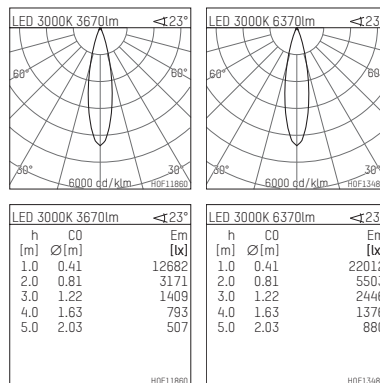

117 054 03 726 | anthracite

led.modular | IP65
linear luminaire
LED | 83 W 3000 K

- linear luminaire led.modular IP65
- adjustable
- with mounting bracket
- for installation on wall or ceiling
- for optimal illumination of vertical facades
- with LED 7200 lm
- colour temperature: 3000 K
- colour rendering index: CRI 90
- L80 / B10 (50.000h)
- SDCM < 2
- net luminous flux: 6370 lm
- total load: 83 W
- luminous efficacy: 76,8 lm/W
- symmetrical light distribution, medium
- beam angle: 25 °
- for external control gear
- temperature-controlled LED circuit board (NTC) optional
- reduction of system power (40W / 4150lm) is possible
- secondary connection:
- supply cord, length: 2000 mm
- housing of extruded aluminium profile
- safety glass, clear
- bracket of stainless steel
- length: 961 mm, width: 60 mm, height: 100 mm
- weight: 3,95 kg
- protection rating: IP65
- protection class I
- 5 years Hoffmeister warranty
- Made in Germany
- maximum ambient temperature: 50 ° C
- impact resistance class: IK07
- certificates: manufactured according to DIN VDE 0711 / EN 60598, CE
- colour: anthracite
- 117 054 03 726

- Overview of accessories on the following page / s

117 054 03 726
accessory**Required accessories**

description accessory general	dimensions in mm	item number	pic.-No.
LED power unit, 40W, 350mA, DALI with high protection rating IP65 for outdoor usage	LxWxH: 220 x 120 x 80	117 092 00 721 D	01
LED power unit, 40W, 350mA with high protection rating IP65 for outdoor usage	LxWxH: 220 x 120 x 80	117 092 00 721	01
LED power unit, 90W, 700mA with high protection rating IP65 for outdoor usage	LxWxH: 220 x 120 x 80	117 095 00 721 D	01
LED power unit, 90W, 700mA with high protection rating IP65 for outdoor usage	LxWxH: 220 x 120 x 80	117 095 00 721	01