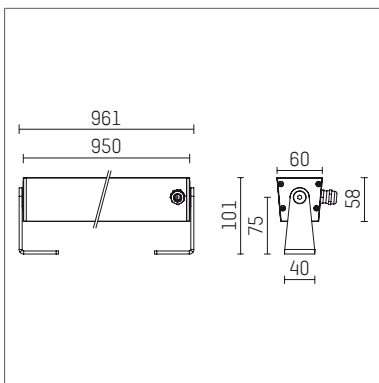

## 117 054 03 910 | white

led.modular | IP65  
linear luminaire  
LED | 83 W 3000 K

- linear luminaire led.modular IP65
- adjustable
- with mounting bracket
- for installation on wall or ceiling
- for optimal illumination of vertical facades
- with LED 7200 lm
- colour temperature: 3000 K
- colour rendering index: CRI >90
- L80 / B10 (50.000h)
- SDCM < 2
- net luminous flux: 6370 lm
- total load: 83 W
- luminous efficacy: 76,8 lm/W
- symmetrical light distribution, medium
- beam angle: 25 °
- for external control gear
- temperature-controlled LED circuit board (NTC) optional
- reduction of system power (40W / 4150lm) is possible
- secondary connection:
- supply cord, length: 2000 mm
- housing of extruded aluminium profile
- safety glass, clear
- bracket of stainless steel
- length: 961 mm, width: 60 mm, height: 100 mm
- weight: 3,95 kg
- protection rating: IP65
- protection class I
- 5 years Hoffmeister warranty
- Made in Germany
- maximum ambient temperature: 50 ° C
- impact resistance class: IK07
- certificates: manufactured according to DIN VDE 0711 / EN 60598, CE
- colour: white
- 117 054 03 910

- Overview of accessories on the following page / s

117 054 03 910  
**accessory****Required accessories**

description accessory general	dimensions in mm	item number	pic.-No.
LED power unit, 40W, 350mA, DALI with high protection rating IP65 for outdoor usage	LxWxH: 220 x 120 x 80	117 092 00 721 D	01
LED power unit, 40W, 350mA with high protection rating IP65 for outdoor usage	LxWxH: 220 x 120 x 80	117 092 00 721	01
LED power unit, 90W, 700mA with high protection rating IP65 for outdoor usage	LxWxH: 220 x 120 x 80	117 095 00 721 D	01
LED power unit, 90W, 700mA with high protection rating IP65 for outdoor usage	LxWxH: 220 x 120 x 80	117 095 00 721	01