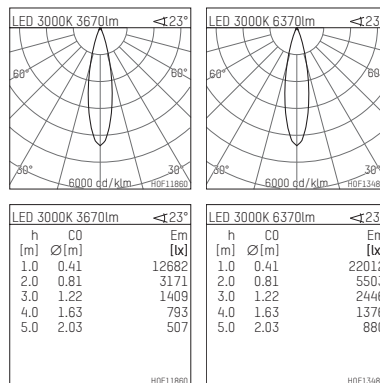

## 117 054 03 910 | white

led.modular | IP65  
linear luminaire  
LED | 83 W 3000 K

- linear luminaire led.modular IP65
- adjustable
- with mounting bracket
- for installation on wall or ceiling
- for optimal illumination of vertical facades
- with LED 7200 lm
- colour temperature: 3000 K
- colour rendering index: CRI >90
- L80 / B10 (50.000h)
- SDCM < 2
- net luminous flux: 6370 lm
- total load: 83 W
- luminous efficacy: 76,8 lm/W
- symmetrical light distribution, medium
- beam angle: 25 °
- for external control gear
- temperature-controlled LED circuit board (NTC) optional
- reduction of system power (40W / 4150lm) is possible
- secondary connection:
- supply cord, length: 2000 mm
- housing of extruded aluminium profile
- safety glass, clear
- bracket of stainless steel
- length: 961 mm, width: 60 mm, height: 100 mm
- weight: 3,95 kg
- protection rating: IP65
- protection class I
- 5 years Hoffmeister warranty
- Made in Germany
- maximum ambient temperature: 50 ° C
- impact resistance class: IK07
- certificates: manufactured according to DIN VDE 0711 / EN 60598, CE
- colour: white
- 117 054 03 910

- Overview of accessories on the following page / s

117 054 03 910  
**accessory****Required accessories**

description accessory general	dimensions in mm	item number	pic.-No.
LED power unit, 40W, 350mA, DALI with high protection rating IP65 for outdoor usage	LxWxH: 220 x 120 x 80	117 092 00 721 D	01
LED power unit, 40W, 350mA with high protection rating IP65 for outdoor usage	LxWxH: 220 x 120 x 80	117 092 00 721	01
LED power unit, 90W, 700mA with high protection rating IP65 for outdoor usage	LxWxH: 220 x 120 x 80	117 095 00 721 D	01
LED power unit, 90W, 700mA with high protection rating IP65 for outdoor usage	LxWxH: 220 x 120 x 80	117 095 00 721	01