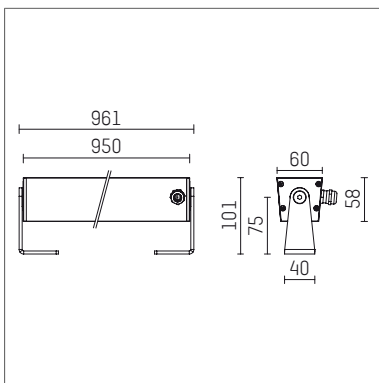

117 054 03 916 | silver

led.modular | IP65
linear luminaire
LED | 83 W 3000 K

- linear luminaire led.modular IP65
- adjustable
- with mounting bracket
- for installation on wall or ceiling
- for optimal illumination of vertical facades
- with LED 7200 lm
- colour temperature: 3000 K
- colour rendering index: CRI >90
- L80 / B10 (50.000h)
- SDCM < 2
- net luminous flux: 6370 lm
- total load: 83 W
- luminous efficacy: 76,8 lm/W
- symmetrical light distribution, medium
- beam angle: 25 °
- for external control gear
- temperature-controlled LED circuit board (NTC) optional
- reduction of system power (40W / 4150lm) is possible
- secondary connection:
- supply cord, length: 2000 mm
- housing of extruded aluminium profile
- safety glass, clear
- bracket of stainless steel
- length: 961 mm, width: 60 mm, height: 100 mm
- weight: 3,95 kg
- protection rating: IP65
- protection class I
- 5 years Hoffmeister warranty
- Made in Germany
- maximum ambient temperature: 50 ° C
- impact resistance class: IK07
- certificates: manufactured according to DIN VDE 0711 / EN 60598, CE
- colour: silver
- 117 054 03 916

- Overview of accessories on the following page / s

117 054 03 916
accessory**Required accessories**

description accessory general	dimensions in mm	item number	pic.-No.
LED power unit, 40W, 350mA, DALI with high protection rating IP65 for outdoor usage	LxWxH: 220 x 120 x 80	117 092 00 721 D	01
LED power unit, 40W, 350mA with high protection rating IP65 for outdoor usage	LxWxH: 220 x 120 x 80	117 092 00 721	01
LED power unit, 90W, 700mA with high protection rating IP65 for outdoor usage	LxWxH: 220 x 120 x 80	117 095 00 721 D	01
LED power unit, 90W, 700mA with high protection rating IP65 for outdoor usage	LxWxH: 220 x 120 x 80	117 095 00 721	01