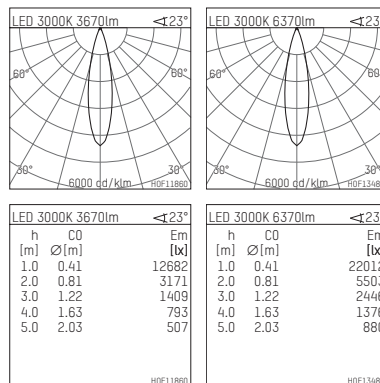

117 054 03 916 | silver

led.modular | IP65
linear luminaire
LED | 83 W 3000 K

- linear luminaire led.modular IP65
- adjustable
- with mounting bracket
- for installation on wall or ceiling
- for optimal illumination of vertical facades
- with LED 7200 lm
- colour temperature: 3000 K
- colour rendering index: CRI >90
- L80 / B10 (50.000h)
- SDCM < 2
- net luminous flux: 6370 lm
- total load: 83 W
- luminous efficacy: 76,8 lm/W
- symmetrical light distribution, medium
- beam angle: 25 °
- for external control gear
- temperature-controlled LED circuit board (NTC) optional
- reduction of system power (40W / 4150lm) is possible
- secondary connection:
- supply cord, length: 2000 mm
- housing of extruded aluminium profile
- safety glass, clear
- bracket of stainless steel
- length: 961 mm, width: 60 mm, height: 100 mm
- weight: 3,95 kg
- protection rating: IP65
- protection class I
- 5 years Hoffmeister warranty
- Made in Germany
- maximum ambient temperature: 50 ° C
- impact resistance class: IK07
- certificates: manufactured according to DIN VDE 0711 / EN 60598, CE
- colour: silver
- 117 054 03 916

- Overview of accessories on the following page / s

117 054 03 916
accessory**Required accessories**

description accessory general	dimensions in mm	item number	pic.-No.
LED power unit, 40W, 350mA, DALI with high protection rating IP65 for outdoor usage	LxWxH: 220 x 120 x 80	117 092 00 721 D	01
LED power unit, 40W, 350mA with high protection rating IP65 for outdoor usage	LxWxH: 220 x 120 x 80	117 092 00 721	01
LED power unit, 90W, 700mA with high protection rating IP65 for outdoor usage	LxWxH: 220 x 120 x 80	117 095 00 721 D	01
LED power unit, 90W, 700mA with high protection rating IP65 for outdoor usage	LxWxH: 220 x 120 x 80	117 095 00 721	01