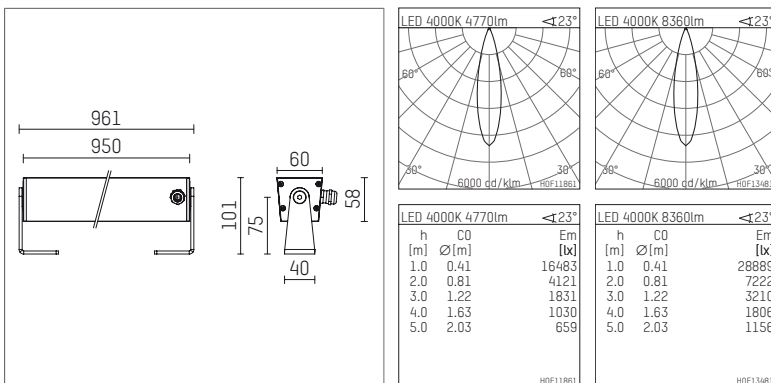

117 054 04 916 | silver

led.modular | IP65
linear luminaire
LED | 83 W 4000 K

- linear luminaire led.modular IP65
- adjustable
- with mounting bracket
- for installation on wall or ceiling
- for optimal illumination of vertical facades
- with LED 9450 lm
- colour temperature: 4000 K
- colour rendering index: CRI >80
- L80 / B10 (50.000h)
- SDCM < 2
- net luminous flux: 8360 lm
- total load: 83 W
- luminous efficacy: 100,7 lm/W
- symmetrical light distribution, medium
- beam angle: 25 °
- for external control gear
- temperature-controlled LED circuit board (NTC) optional
- reduction of system power (40W / 5400lm) is possible
- secondary connection:
- supply cord, length: 2000 mm
- housing of extruded aluminium profile
- safety glass, clear
- bracket of stainless steel
- length: 961 mm, width: 60 mm, height: 100 mm
- weight: 3,95 kg
- protection rating: IP65
- protection class I
- 5 years Hoffmeister warranty
- Made in Germany
- maximum ambient temperature: 50 ° C
- impact resistance class: IK07
- certificates: manufactured according to DIN VDE 0711 / EN 60598, CE
- colour: silver
- 117 054 04 916

- Overview of accessories on the following page / s

117 054 04 916

accessory**Required accessories**

description accessory general	dimensions in mm	item number	pic.-No.
LED power unit, 40W, 350mA, DALI with high protection rating IP65 for outdoor usage	LxWxH: 220 x 120 x 80	117 092 00 721 D	01
LED power unit, 40W, 350mA with high protection rating IP65 for outdoor usage	LxWxH: 220 x 120 x 80	117 092 00 721	01
LED power unit, 90W, 700mA with high protection rating IP65 for outdoor usage	LxWxH: 220 x 120 x 80	117 095 00 721 D	01
LED power unit, 90W, 700mA with high protection rating IP65 for outdoor usage	LxWxH: 220 x 120 x 80	117 095 00 721	01