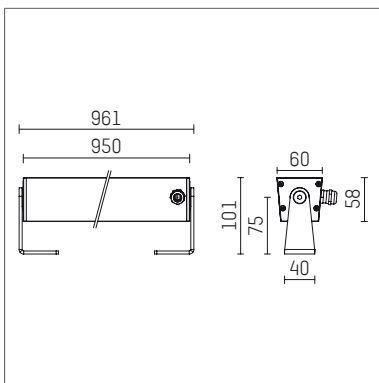

117 055 03 726 | anthracite

led.modular | IP65
linear luminaire
LED | 83 W 3000 K

- linear luminaire led.modular IP65
- adjustable
- with mounting bracket
- for installation on wall or ceiling
- for optimal illumination of vertical facades
- with LED 7200 lm
- colour temperature: 3000 K
- colour rendering index: CRI >90
- L80 / B10 (50.000h)
- SDCM < 2
- net luminous flux: 5860 lm
- total load: 83 W
- luminous efficacy: 70,6 lm/W
- symmetrical light distribution, flood
- beam angle: 45 °
- for external control gear
- temperature-controlled LED circuit board (NTC) optional
- reduction of system power (40W / 4150lm) is possible
- secondary connection:
- supply cord, length: 2000 mm
- housing of extruded aluminium profile
- safety glass, clear
- bracket of stainless steel
- length: 961 mm, width: 60 mm, height: 100 mm
- weight: 3,95 kg
- protection rating: IP65
- protection class I
- 5 years Hoffmeister warranty
- Made in Germany
- maximum ambient temperature: 50 ° C
- impact resistance class: IK07
- certificates: manufactured according to DIN VDE 0711 / EN 60598, CE
- colour: anthracite
- 117 055 03 726

- Overview of accessories on the following page / s

117 055 03 726

accessory**Required accessories**

description accessory general	dimensions in mm	item number	pic.-No.
LED power unit, 40W, 350mA, DALI with high protection rating IP65 for outdoor usage	LxWxH: 220 x 120 x 80	117 092 00 721 D	01
LED power unit, 40W, 350mA with high protection rating IP65 for outdoor usage	LxWxH: 220 x 120 x 80	117 092 00 721	01
LED power unit, 90W, 700mA with high protection rating IP65 for outdoor usage	LxWxH: 220 x 120 x 80	117 095 00 721 D	01
LED power unit, 90W, 700mA with high protection rating IP65 for outdoor usage	LxWxH: 220 x 120 x 80	117 095 00 721	01