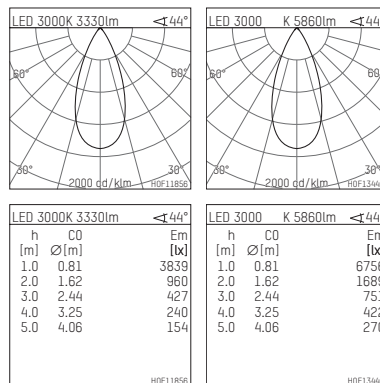

117 055 03 726 | anthracite

led.modular | IP65
linear luminaire
LED | 83 W 3000 K

- linear luminaire led.modular IP65
- adjustable
- with mounting bracket
- for installation on wall or ceiling
- for optimal illumination of vertical facades
- with LED 7200 lm
- colour temperature: 3000 K
- colour rendering index: CRI >90
- L80 / B10 (50.000h)
- SDCM < 2
- net luminous flux: 5860 lm
- total load: 83 W
- luminous efficacy: 70,6 lm/W
- symmetrical light distribution, flood
- beam angle: 45 °
- for external control gear
- temperature-controlled LED circuit board (NTC) optional
- reduction of system power (40W / 4150lm) is possible
- secondary connection:
- supply cord, length: 2000 mm
- housing of extruded aluminium profile
- safety glass, clear
- bracket of stainless steel
- length: 961 mm, width: 60 mm, height: 100 mm
- weight: 3,95 kg
- protection rating: IP65
- protection class I
- 5 years Hoffmeister warranty
- Made in Germany
- maximum ambient temperature: 50 ° C
- impact resistance class: IK07
- certificates: manufactured according to DIN VDE 0711 / EN 60598, CE
- colour: anthracite
- 117 055 03 726

- Overview of accessories on the following page / s

117 055 03 726

accessory**Required accessories**

description accessory general	dimensions in mm	item number	pic.-No.
LED power unit, 40W, 350mA, DALI with high protection rating IP65 for outdoor usage	LxWxH: 220 x 120 x 80	117 092 00 721 D	01
LED power unit, 40W, 350mA with high protection rating IP65 for outdoor usage	LxWxH: 220 x 120 x 80	117 092 00 721	01
LED power unit, 90W, 700mA with high protection rating IP65 for outdoor usage	LxWxH: 220 x 120 x 80	117 095 00 721 D	01
LED power unit, 90W, 700mA with high protection rating IP65 for outdoor usage	LxWxH: 220 x 120 x 80	117 095 00 721	01