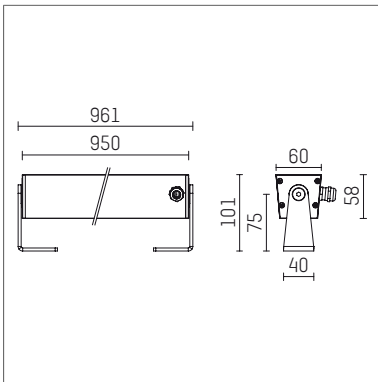

117 055 03 910 | white

led.modular | IP65
linear luminaire
LED | 83 W 3000 K

- linear luminaire led.modular IP65
- adjustable
- with mounting bracket
- for installation on wall or ceiling
- for optimal illumination of vertical facades
- with LED 7200 lm
- colour temperature: 3000 K
- colour rendering index: CRI >90
- L80 / B10 (50.000h)
- SDCM < 2
- net luminous flux: 5860 lm
- total load: 83 W
- luminous efficacy: 70,6 lm/W
- symmetrical light distribution, flood
- beam angle: 45 °
- for external control gear
- temperature-controlled LED circuit board (NTC) optional
- reduction of system power (40W / 4150lm) is possible
- secondary connection:
- supply cord, length: 2000 mm
- housing of extruded aluminium profile
- safety glass, clear
- bracket of stainless steel
- length: 961 mm, width: 60 mm, height: 100 mm
- weight: 3,95 kg
- protection rating: IP65
- protection class I
- 5 years Hoffmeister warranty
- Made in Germany
- maximum ambient temperature: 50 ° C
- impact resistance class: IK07
- certificates: manufactured according to DIN VDE 0711 / EN 60598, CE
- colour: white
- 117 055 03 910

- Overview of accessories on the following page / s

117 055 03 910
accessory**Required accessories**

description accessory general	dimensions in mm	item number	pic.-No.
LED power unit, 40W, 350mA, DALI with high protection rating IP65 for outdoor usage	LxWxH: 220 x 120 x 80	117 092 00 721 D	01
LED power unit, 40W, 350mA with high protection rating IP65 for outdoor usage	LxWxH: 220 x 120 x 80	117 092 00 721	01
LED power unit, 90W, 700mA with high protection rating IP65 for outdoor usage	LxWxH: 220 x 120 x 80	117 095 00 721 D	01
LED power unit, 90W, 700mA with high protection rating IP65 for outdoor usage	LxWxH: 220 x 120 x 80	117 095 00 721	01