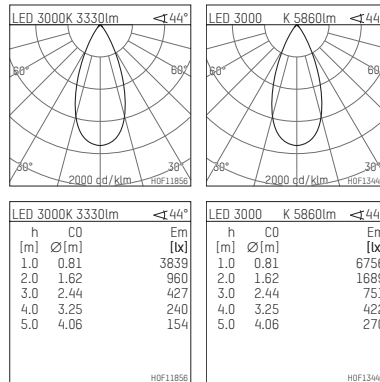

117 055 03 910 | white

led.modular | IP65
linear luminaire
LED | 83 W 3000 K

- linear luminaire led.modular IP65
- adjustable
- with mounting bracket
- for installation on wall or ceiling
- for optimal illumination of vertical facades
- with LED 7200 lm
- colour temperature: 3000 K
- colour rendering index: CRI >90
- L80 / B10 (50.000h)
- SDCM < 2
- net luminous flux: 5860 lm
- total load: 83 W
- luminous efficacy: 70,6 lm/W
- symmetrical light distribution, flood
- beam angle: 45 °
- for external control gear
- temperature-controlled LED circuit board (NTC) optional
- reduction of system power (40W / 4150lm) is possible
- secondary connection:
- supply cord, length: 2000 mm
- housing of extruded aluminium profile
- safety glass, clear
- bracket of stainless steel
- length: 961 mm, width: 60 mm, height: 100 mm
- weight: 3,95 kg
- protection rating: IP65
- protection class I
- 5 years Hoffmeister warranty
- Made in Germany
- maximum ambient temperature: 50 ° C
- impact resistance class: IK07
- certificates: manufactured according to DIN VDE 0711 / EN 60598, CE
- colour: white
- 117 055 03 910

- Overview of accessories on the following page / s

117 055 03 910
accessory**Required accessories**

description accessory general	dimensions in mm	item number	pic.-No.
LED power unit, 40W, 350mA, DALI with high protection rating IP65 for outdoor usage	LxWxH: 220 x 120 x 80	117 092 00 721 D	01
LED power unit, 40W, 350mA with high protection rating IP65 for outdoor usage	LxWxH: 220 x 120 x 80	117 092 00 721	01
LED power unit, 90W, 700mA with high protection rating IP65 for outdoor usage	LxWxH: 220 x 120 x 80	117 095 00 721 D	01
LED power unit, 90W, 700mA with high protection rating IP65 for outdoor usage	LxWxH: 220 x 120 x 80	117 095 00 721	01