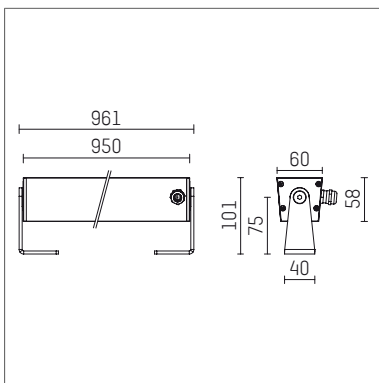

## 117 055 03 916 | silver

led.modular | IP65  
linear luminaire  
LED | 83 W 3000 K

- linear luminaire led.modular IP65
- adjustable
- with mounting bracket
- for installation on wall or ceiling
- for optimal illumination of vertical facades
- with LED 7200 lm
- colour temperature: 3000 K
- colour rendering index: CRI >90
- L80 / B10 (50.000h)
- SDCM < 2
- net luminous flux: 5860 lm
- total load: 83 W
- luminous efficacy: 70,6 lm/W
- symmetrical light distribution, flood
- beam angle: 45 °
- for external control gear
- temperature-controlled LED circuit board (NTC) optional
- reduction of system power (40W / 4150lm) is possible
- secondary connection:
- supply cord, length: 2000 mm
- housing of extruded aluminium profile
- safety glass, clear
- bracket of stainless steel
- length: 961 mm, width: 60 mm, height: 100 mm
- weight: 3,95 kg
- protection rating: IP65
- protection class I
- 5 years Hoffmeister warranty
- Made in Germany
- maximum ambient temperature: 50 ° C
- impact resistance class: IK07
- certificates: manufactured according to DIN VDE 0711 / EN 60598, CE
- colour: silver
- 117 055 03 916

- Overview of accessories on the following page / s

117 055 03 916  
**accessory****Required accessories**

description accessory general	dimensions in mm	item number	pic.-No.
LED power unit, 40W, 350mA, DALI with high protection rating IP65 for outdoor usage	LxWxH: 220 x 120 x 80	117 092 00 721 D	01
LED power unit, 40W, 350mA with high protection rating IP65 for outdoor usage	LxWxH: 220 x 120 x 80	117 092 00 721	01
LED power unit, 90W, 700mA with high protection rating IP65 for outdoor usage	LxWxH: 220 x 120 x 80	117 095 00 721 D	01
LED power unit, 90W, 700mA with high protection rating IP65 for outdoor usage	LxWxH: 220 x 120 x 80	117 095 00 721	01