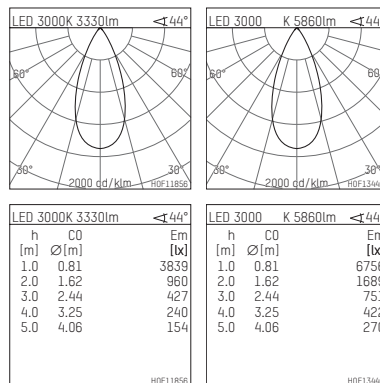

## 117 055 03 916 | silver

led.modular | IP65  
linear luminaire  
LED | 83 W 3000 K

- linear luminaire led.modular IP65
- adjustable
- with mounting bracket
- for installation on wall or ceiling
- for optimal illumination of vertical facades
- with LED 7200 lm
- colour temperature: 3000 K
- colour rendering index: CRI >90
- L80 / B10 (50.000h)
- SDCM < 2
- net luminous flux: 5860 lm
- total load: 83 W
- luminous efficacy: 70,6 lm/W
- symmetrical light distribution, flood
- beam angle: 45 °
- for external control gear
- temperature-controlled LED circuit board (NTC) optional
- reduction of system power (40W / 4150lm) is possible
- secondary connection:
- supply cord, length: 2000 mm
- housing of extruded aluminium profile
- safety glass, clear
- bracket of stainless steel
- length: 961 mm, width: 60 mm, height: 100 mm
- weight: 3,95 kg
- protection rating: IP65
- protection class I
- 5 years Hoffmeister warranty
- Made in Germany
- maximum ambient temperature: 50 ° C
- impact resistance class: IK07
- certificates: manufactured according to DIN VDE 0711 / EN 60598, CE
- colour: silver
- 117 055 03 916

- Overview of accessories on the following page / s

117 055 03 916  
**accessory****Required accessories**

description accessory general	dimensions in mm	item number	pic.-No.
LED power unit, 40W, 350mA, DALI with high protection rating IP65 for outdoor usage	LxWxH: 220 x 120 x 80	117 092 00 721 D	01
LED power unit, 40W, 350mA with high protection rating IP65 for outdoor usage	LxWxH: 220 x 120 x 80	117 092 00 721	01
LED power unit, 90W, 700mA with high protection rating IP65 for outdoor usage	LxWxH: 220 x 120 x 80	117 095 00 721 D	01
LED power unit, 90W, 700mA with high protection rating IP65 for outdoor usage	LxWxH: 220 x 120 x 80	117 095 00 721	01