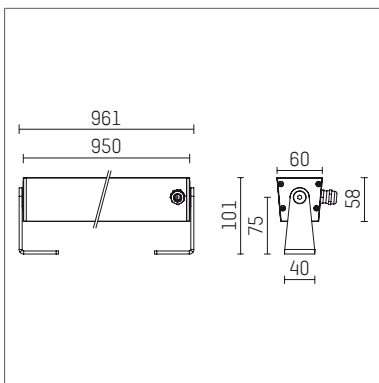

117 055 04 910 | white

led.modular | IP65
linear luminaire
LED | 83 W 4000 K

- linear luminaire led.modular IP65
- adjustable
- with mounting bracket
- for installation on wall or ceiling
- for optimal illumination of vertical facades
- with LED 9450 lm
- colour temperature: 4000 K
- colour rendering index: CRI >80
- L80 / B10 (50.000h)
- SDCM < 2
- net luminous flux: 7580 lm
- total load: 83 W
- luminous efficacy: 91,3 lm/W
- symmetrical light distribution, flood
- beam angle: 45 °
- for external control gear
- temperature-controlled LED circuit board (NTC) optional
- reduction of system power (40W / 5400lm) is possible
- secondary connection:
- supply cord, length: 2000 mm
- housing of extruded aluminium profile
- safety glass, clear
- bracket of stainless steel
- length: 961 mm, width: 60 mm, height: 100 mm
- weight: 3,95 kg
- protection rating: IP65
- protection class I
- 5 years Hoffmeister warranty
- Made in Germany
- maximum ambient temperature: 50 ° C
- impact resistance class: IK07
- certificates: manufactured according to DIN VDE 0711 / EN 60598, CE
- colour: white
- 117 055 04 910

- Overview of accessories on the following page / s

117 055 04 910
accessory**Required accessories**

description accessory general	dimensions in mm	item number	pic.-No.
LED power unit, 40W, 350mA, DALI with high protection rating IP65 for outdoor usage	LxWxH: 220 x 120 x 80	117 092 00 721 D	01
LED power unit, 40W, 350mA with high protection rating IP65 for outdoor usage	LxWxH: 220 x 120 x 80	117 092 00 721	01
LED power unit, 90W, 700mA with high protection rating IP65 for outdoor usage	LxWxH: 220 x 120 x 80	117 095 00 721 D	01
LED power unit, 90W, 700mA with high protection rating IP65 for outdoor usage	LxWxH: 220 x 120 x 80	117 095 00 721	01