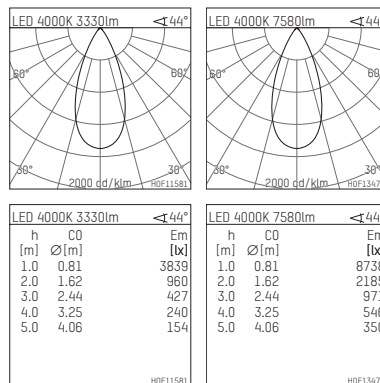

117 055 04 910 | white

led.modular | IP65
linear luminaire
LED | 83 W 4000 K

- linear luminaire led.modular IP65
- adjustable
- with mounting bracket
- for installation on wall or ceiling
- for optimal illumination of vertical facades
- with LED 9450 lm
- colour temperature: 4000 K
- colour rendering index: CRI >80
- L80 / B10 (50.000h)
- SDCM < 2
- net luminous flux: 7580 lm
- total load: 83 W
- luminous efficacy: 91,3 lm/W
- symmetrical light distribution, flood
- beam angle: 45 °
- for external control gear
- temperature-controlled LED circuit board (NTC) optional
- reduction of system power (40W / 5400lm) is possible
- secondary connection:
- supply cord, length: 2000 mm
- housing of extruded aluminium profile
- safety glass, clear
- bracket of stainless steel
- length: 961 mm, width: 60 mm, height: 100 mm
- weight: 3,95 kg
- protection rating: IP65
- protection class I
- 5 years Hoffmeister warranty
- Made in Germany
- maximum ambient temperature: 50 ° C
- impact resistance class: IK07
- certificates: manufactured according to DIN VDE 0711 / EN 60598, CE
- colour: white
- 117 055 04 910

- Overview of accessories on the following page / s

117 055 04 910
accessory**Required accessories**

description accessory general	dimensions in mm	item number	pic.-No.
LED power unit, 40W, 350mA, DALI with high protection rating IP65 for outdoor usage	LxWxH: 220 x 120 x 80	117 092 00 721 D	01
LED power unit, 40W, 350mA with high protection rating IP65 for outdoor usage	LxWxH: 220 x 120 x 80	117 092 00 721	01
LED power unit, 90W, 700mA with high protection rating IP65 for outdoor usage	LxWxH: 220 x 120 x 80	117 095 00 721 D	01
LED power unit, 90W, 700mA with high protection rating IP65 for outdoor usage	LxWxH: 220 x 120 x 80	117 095 00 721	01