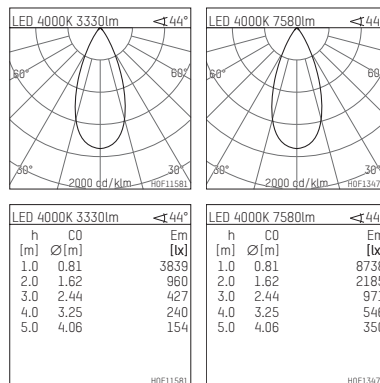

## 117 055 04 916 | silver

led.modular | IP65  
linear luminaire  
LED | 83 W 4000 K

- linear luminaire led.modular IP65
- adjustable
- with mounting bracket
- for installation on wall or ceiling
- for optimal illumination of vertical facades
- with LED 9450 lm
- colour temperature: 4000 K
- colour rendering index: CRI >80
- L80 / B10 (50.000h)
- SDCM < 2
- net luminous flux: 7580 lm
- total load: 83 W
- luminous efficacy: 91,3 lm/W
- symmetrical light distribution, flood
- beam angle: 45 °
- for external control gear
- temperature-controlled LED circuit board (NTC) optional
- reduction of system power (40W / 5400lm) is possible
- secondary connection:
- supply cord, length: 2000 mm
- housing of extruded aluminium profile
- safety glass, clear
- bracket of stainless steel
- length: 961 mm, width: 60 mm, height: 100 mm
- weight: 3,95 kg
- protection rating: IP65
- protection class I
- 5 years Hoffmeister warranty
- Made in Germany
- maximum ambient temperature: 50 ° C
- impact resistance class: IK07
- certificates: manufactured according to DIN VDE 0711 / EN 60598, CE
- colour: silver
- 117 055 04 916

- Overview of accessories on the following page / s

117 055 04 916  
**accessory****Required accessories**

description accessory general	dimensions in mm	item number	pic.-No.
LED power unit, 40W, 350mA, DALI with high protection rating IP65 for outdoor usage	LxWxH: 220 x 120 x 80	117 092 00 721 D	01
LED power unit, 40W, 350mA with high protection rating IP65 for outdoor usage	LxWxH: 220 x 120 x 80	117 092 00 721	01
LED power unit, 90W, 700mA with high protection rating IP65 for outdoor usage	LxWxH: 220 x 120 x 80	117 095 00 721 D	01
LED power unit, 90W, 700mA with high protection rating IP65 for outdoor usage	LxWxH: 220 x 120 x 80	117 095 00 721	01