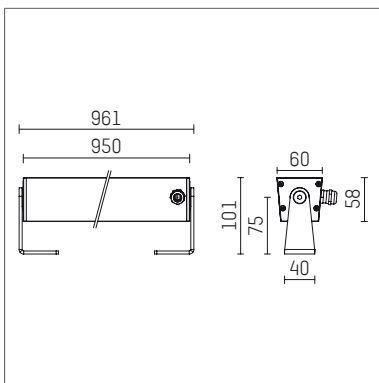

## 117 055 04 916 | silver

led.modular | IP65  
linear luminaire  
LED | 83 W 4000 K

- linear luminaire led.modular IP65
- adjustable
- with mounting bracket
- for installation on wall or ceiling
- for optimal illumination of vertical facades
- with LED 9450 lm
- colour temperature: 4000 K
- colour rendering index: CRI >80
- L80 / B10 (50.000h)
- SDCM < 2
- net luminous flux: 7580 lm
- total load: 83 W
- luminous efficacy: 91,3 lm/W
- symmetrical light distribution, flood
- beam angle: 45 °
- for external control gear
- temperature-controlled LED circuit board (NTC) optional
- reduction of system power (40W / 5400lm) is possible
- secondary connection:
- supply cord, length: 2000 mm
- housing of extruded aluminium profile
- safety glass, clear
- bracket of stainless steel
- length: 961 mm, width: 60 mm, height: 100 mm
- weight: 3,95 kg
- protection rating: IP65
- protection class I
- 5 years Hoffmeister warranty
- Made in Germany
- maximum ambient temperature: 50 ° C
- impact resistance class: IK07
- certificates: manufactured according to DIN VDE 0711 / EN 60598, CE
- colour: silver
- 117 055 04 916

- Overview of accessories on the following page / s

117 055 04 916  
**accessory****Required accessories**

description accessory general	dimensions in mm	item number	pic.-No.
LED power unit, 40W, 350mA, DALI with high protection rating IP65 for outdoor usage	LxWxH: 220 x 120 x 80	117 092 00 721 D	01
LED power unit, 40W, 350mA with high protection rating IP65 for outdoor usage	LxWxH: 220 x 120 x 80	117 092 00 721	01
LED power unit, 90W, 700mA with high protection rating IP65 for outdoor usage	LxWxH: 220 x 120 x 80	117 095 00 721 D	01
LED power unit, 90W, 700mA with high protection rating IP65 for outdoor usage	LxWxH: 220 x 120 x 80	117 095 00 721	01