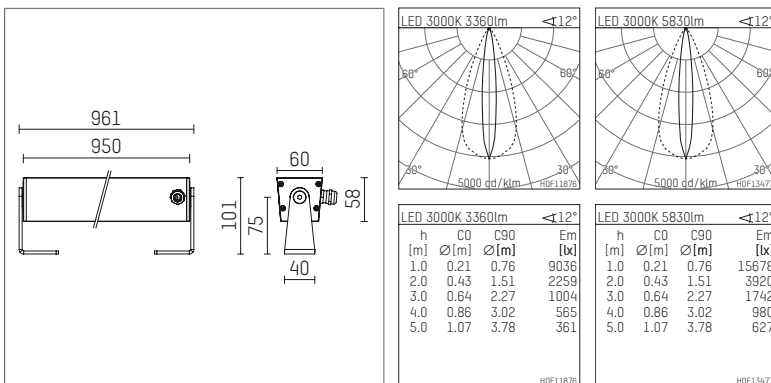

## 117 056 03 726 | anthracite

led.modular | IP65  
linear luminaire  
LED | 83 W 3000 K

- linear luminaire led.modular IP65
- adjustable
- with mounting bracket
- for installation on wall or ceiling
- for optimal illumination of vertical facades
- with LED 6300 lm
- colour temperature: 3000 K
- colour rendering index: CRI >90
- L80 / B10 (50.000h)
- SDCM < 2
- net luminous flux: 5830 lm
- total load: 83 W
- luminous efficacy: 70,2 lm/W
- oval flood
- for external control gear
- temperature-controlled LED circuit board (NTC) optional
- reduction of system power (40W / 4150lm) is possible
- secondary connection:
- supply cord, length: 2000 mm
- housing of extruded aluminium profile
- safety glass, clear
- bracket of stainless steel
- length: 961 mm, width: 60 mm, height: 100 mm
- weight: 3,95 kg
- protection rating: IP65
- protection class I
- 5 years Hoffmeister warranty
- Made in Germany
- maximum ambient temperature: 50 ° C
- impact resistance class: IK07
- certificates: manufactured according to DIN VDE 0711 / EN 60598, CE
- colour: anthracite
- 117 056 03 726

- Overview of accessories on the following page / s

117 056 03 726  
**accessory****Required accessories**

description accessory general	dimensions in mm	item number	pic.-No.
LED power unit, 40W, 350mA, DALI with high protection rating IP65 for outdoor usage	LxWxH: 220 x 120 x 80	117 092 00 721 D	01
LED power unit, 40W, 350mA with high protection rating IP65 for outdoor usage	LxWxH: 220 x 120 x 80	117 092 00 721	01
LED power unit, 90W, 700mA with high protection rating IP65 for outdoor usage	LxWxH: 220 x 120 x 80	117 095 00 721 D	01
LED power unit, 90W, 700mA with high protection rating IP65 for outdoor usage	LxWxH: 220 x 120 x 80	117 095 00 721	01