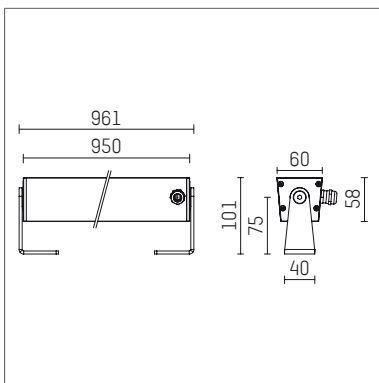

LED 3000K 3360lm					LED 3000K 5830lm				
h	C0	C90	Em		h	C0	C90	Em	
[m]	∅[m]	∅[m]	[lx]		[m]	∅[m]	∅[m]	[lx]	
1.0	0.21	0.76	9036		1.0	0.21	0.76	15678	
2.0	0.43	1.51	2259		2.0	0.43	1.51	3920	
3.0	0.64	2.27	1004		3.0	0.64	2.27	1742	
4.0	0.86	3.02	565		4.0	0.86	3.02	980	
5.0	1.07	3.78	361		5.0	1.07	3.78	627	

- linear luminaire led.modular IP65
- adjustable
- with mounting bracket
- for installation on wall or ceiling
- for optimal illumination of vertical facades
- with LED 6300 lm
- colour temperature: 3000 K
- colour rendering index: CRI >90
- L80 / B10 (50.000h)
- SDCM < 2
- net luminous flux: 5830 lm
- total load: 83 W
- luminous efficacy: 70,2 lm/W
- oval flood
- for external control gear
- temperature-controlled LED circuit board (NTC) optional
- reduction of system power (40W / 4150lm) is possible
- secondary connection:
- supply cord, length: 2000 mm
- housing of extruded aluminium profile
- safety glass, clear
- bracket of stainless steel
- length: 961 mm, width: 60 mm, height: 100 mm
- weight: 3,95 kg
- protection rating: IP65
- protection class I
- 5 years Hoffmeister warranty
- Made in Germany
- maximum ambient temperature: 50 ° C
- impact resistance class: IK07
- certificates: manufactured according to DIN VDE 0711 / EN 60598, CE
- colour: white
- 117 056 03 910

- Overview of accessories on the following page / s