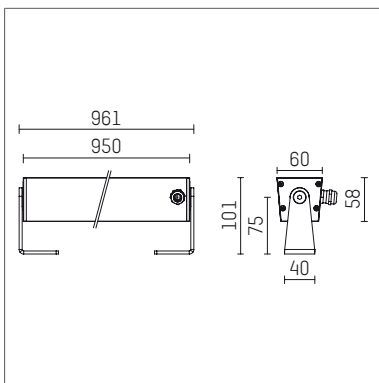

LED 3000K 3360lm					LED 3000K 5830lm				
h	C0	C90	Em		h	C0	C90	Em	
[m]	Ø[m]	Ø[m]	[lx]		[m]	Ø[m]	Ø[m]	[lx]	
1.0	0.21	0.76	9036		1.0	0.21	0.76	15678	
2.0	0.43	1.51	2259		2.0	0.43	1.51	3920	
3.0	0.64	2.27	1004		3.0	0.64	2.27	1742	
4.0	0.86	3.02	565		4.0	0.86	3.02	980	
5.0	1.07	3.78	361		5.0	1.07	3.78	627	

- linear luminaire led.modular IP65
- adjustable
- with mounting bracket
- for installation on wall or ceiling
- for optimal illumination of vertical facades
- with LED 6300 lm
- colour temperature: 3000 K
- colour rendering index: CRI >90
- L80 / B10 (50.000h)
- SDCM < 2
- net luminous flux: 5830 lm
- total load: 83 W
- luminous efficacy: 70,2 lm/W
- oval flood
- for external control gear
- temperature-controlled LED circuit board (NTC) optional
- reduction of system power (40W / 4150lm) is possible
- secondary connection:
- supply cord, length: 2000 mm
- housing of extruded aluminium profile
- safety glass, clear
- bracket of stainless steel
- length: 961 mm, width: 60 mm, height: 100 mm
- weight: 3,95 kg
- protection rating: IP65
- protection class I
- 5 years Hoffmeister warranty
- Made in Germany
- maximum ambient temperature: 50 ° C
- impact resistance class: IK07
- certificates: manufactured according to DIN VDE 0711 / EN 60598, CE
- colour: silver
- 117 056 03 916

- Overview of accessories on the following page / s