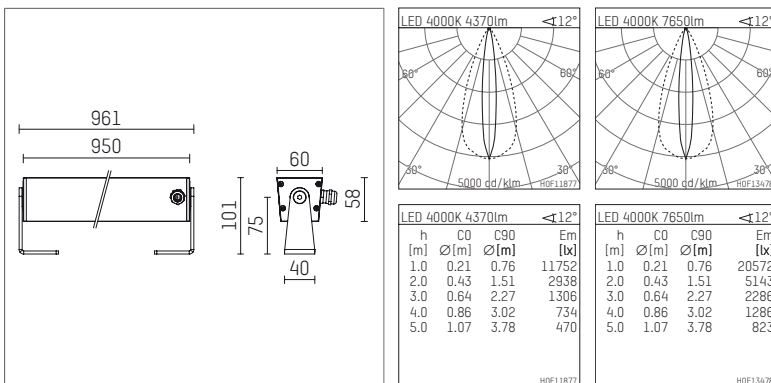

## 117 056 04 726 | anthracite

led.modular | IP65  
linear luminaire  
LED | 83 W 4000 K

- linear luminaire led.modular IP65
- adjustable
- with mounting bracket
- for installation on wall or ceiling
- for optimal illumination of vertical facades
- with LED 9450 lm
- colour temperature: 4000 K
- colour rendering index: CRI >80
- L80 / B10 (50.000h)
- SDCM < 2
- net luminous flux: 7650 lm
- total load: 83 W
- luminous efficacy: 92,2 lm/W
- oval flood
- for external control gear
- temperature-controlled LED circuit board (NTC) optional
- reduction of system power (40W / 5400lm) is possible
- secondary connection:
- supply cord, length: 2000 mm
- housing of extruded aluminium profile
- safety glass, clear
- bracket of stainless steel
- length: 961 mm, width: 60 mm, height: 100 mm
- weight: 3,95 kg
- protection rating: IP65
- protection class I
- 5 years Hoffmeister warranty
- Made in Germany
- maximum ambient temperature: 50 ° C
- impact resistance class: IK07
- certificates: manufactured according to DIN VDE 0711 / EN 60598, CE
- colour: anthracite
- 117 056 04 726

- Overview of accessories on the following page / s

117 056 04 726  
**accessory****Required accessories**

description accessory general	dimensions in mm	item number	pic.-No.
LED power unit, 40W, 350mA, DALI with high protection rating IP65 for outdoor usage	LxWxH: 220 x 120 x 80	117 092 00 721 D	01
LED power unit, 40W, 350mA with high protection rating IP65 for outdoor usage	LxWxH: 220 x 120 x 80	117 092 00 721	01
LED power unit, 90W, 700mA with high protection rating IP65 for outdoor usage	LxWxH: 220 x 120 x 80	117 095 00 721 D	01
LED power unit, 90W, 700mA with high protection rating IP65 for outdoor usage	LxWxH: 220 x 120 x 80	117 095 00 721	01