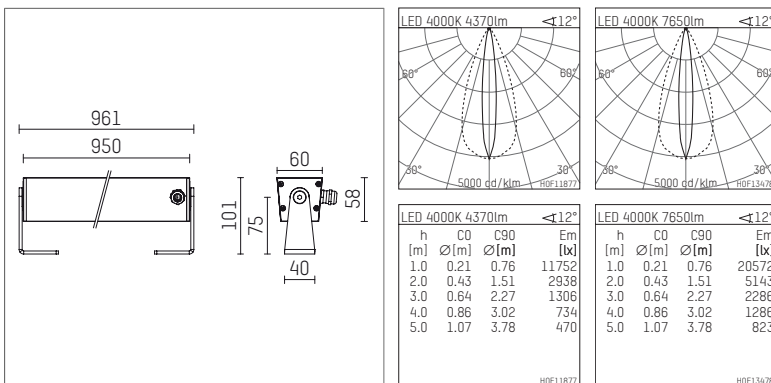

117 056 04 910 | white

led.modular | IP65
linear luminaire
LED | 83 W 4000 K

- linear luminaire led.modular IP65
- adjustable
- with mounting bracket
- for installation on wall or ceiling
- for optimal illumination of vertical facades
- with LED 9450 lm
- colour temperature: 4000 K
- colour rendering index: CRI >80
- L80 / B10 (50.000h)
- SDCM < 2
- net luminous flux: 7650 lm
- total load: 83 W
- luminous efficacy: 92,2 lm/W
- oval flood
- for external control gear
- temperature-controlled LED circuit board (NTC) optional
- reduction of system power (40W / 5400lm) is possible
- secondary connection:
- supply cord, length: 2000 mm
- housing of extruded aluminium profile
- safety glass, clear
- bracket of stainless steel
- length: 961 mm, width: 60 mm, height: 100 mm
- weight: 3,95 kg
- protection rating: IP65
- protection class I
- 5 years Hoffmeister warranty
- Made in Germany
- maximum ambient temperature: 50 ° C
- impact resistance class: IK07
- certificates: manufactured according to DIN VDE 0711 / EN 60598, CE
- colour: white
- 117 056 04 910

- Overview of accessories on the following page / s

117 056 04 910
accessory**Required accessories**

description accessory general	dimensions in mm	item number	pic.-No.
LED power unit, 40W, 350mA, DALI with high protection rating IP65 for outdoor usage	LxWxH: 220 x 120 x 80	117 092 00 721 D	01
LED power unit, 40W, 350mA with high protection rating IP65 for outdoor usage	LxWxH: 220 x 120 x 80	117 092 00 721	01
LED power unit, 90W, 700mA with high protection rating IP65 for outdoor usage	LxWxH: 220 x 120 x 80	117 095 00 721 D	01
LED power unit, 90W, 700mA with high protection rating IP65 for outdoor usage	LxWxH: 220 x 120 x 80	117 095 00 721	01