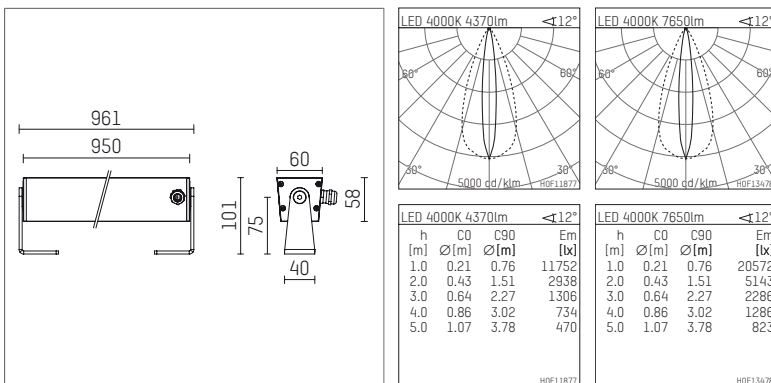

117 056 04 916 | silver

led.modular | IP65
linear luminaire
LED | 83 W 4000 K

- linear luminaire led.modular IP65
- adjustable
- with mounting bracket
- for installation on wall or ceiling
- for optimal illumination of vertical facades
- with LED 9450 lm
- colour temperature: 4000 K
- colour rendering index: CRI >80
- L80 / B10 (50.000h)
- SDCM < 2
- net luminous flux: 7650 lm
- total load: 83 W
- luminous efficacy: 92,2 lm/W
- oval flood
- for external control gear
- temperature-controlled LED circuit board (NTC) optional
- reduction of system power (40W / 5400lm) is possible
- secondary connection:
- supply cord, length: 2000 mm
- housing of extruded aluminium profile
- safety glass, clear
- bracket of stainless steel
- length: 961 mm, width: 60 mm, height: 100 mm
- weight: 3,95 kg
- protection rating: IP65
- protection class I
- 5 years Hoffmeister warranty
- Made in Germany
- maximum ambient temperature: 50 ° C
- impact resistance class: IK07
- certificates: manufactured according to DIN VDE 0711 / EN 60598, CE
- colour: silver
- 117 056 04 916

- Overview of accessories on the following page / s

117 056 04 916

accessory**Required accessories**

description accessory general	dimensions in mm	item number	pic.-No.
LED power unit, 40W, 350mA, DALI with high protection rating IP65 for outdoor usage	LxWxH: 220 x 120 x 80	117 092 00 721 D	01
LED power unit, 40W, 350mA with high protection rating IP65 for outdoor usage	LxWxH: 220 x 120 x 80	117 092 00 721	01
LED power unit, 90W, 700mA with high protection rating IP65 for outdoor usage	LxWxH: 220 x 120 x 80	117 095 00 721 D	01
LED power unit, 90W, 700mA with high protection rating IP65 for outdoor usage	LxWxH: 220 x 120 x 80	117 095 00 721	01