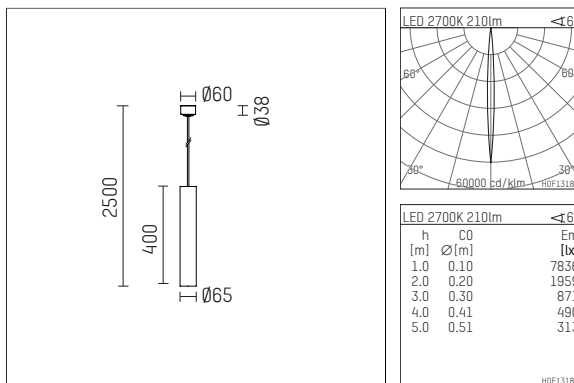

## 119 501 02 721 | black

car.a  
pendant luminaire  
LED | 5 W 2700 K

- pendant luminaire car.a
- with canopy
- for surface mounted ceiling installation
- with LED 240 lm
- colour temperature: 2700 K
- colour rendering index: CRI >90
- L80 / B10 (50.000h)
- SDCM < 2
- net luminous flux: 210 lm
- total load: 5 W
- luminous efficacy: 42,0 lm/W
- rotationsymmetrical light distribution, narrow spot
- beam angle: 5 °
- UGR: 3
- build in LED power unit, electronic, 220-240 V, 50/60 Hz
- power supply: supply cord 3x0,75 mm<sup>2</sup>, length: 2000 mm
- housing of aluminium
- safety glass, clear
- height: 400 mm
- diameter: 65 mm, suspension length: 2500 mm
- weight: 1,938 kg
- protection rating: IP20
- protection class I
- 5 years Hoffmeister warranty
- Made in Germany
- certificates: manufactured according to DIN VDE 0711 / EN 60598, CE
- colour: black
- 119 501 02 721