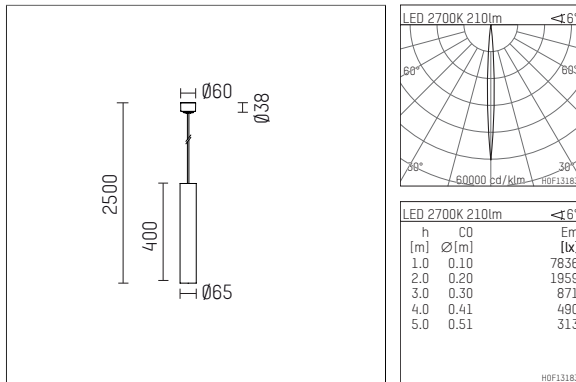

## 119 501 02 910 | white

car.a  
pendant luminaire  
LED | 5 W 2700 K

- pendant luminaire car.a
- with canopy
- for surface mounted ceiling installation
- with LED 240 lm
- colour temperature: 2700 K
- colour rendering index: CRI >90
- L80 / B10 (50.000h)
- SDCM < 2
- net luminous flux: 210 lm
- total load: 5 W
- luminous efficacy: 42,0 lm/W
- rotationsymmetrical light distribution, narrow spot
- beam angle: 5 °
- UGR: 3
- build in LED power unit, electronic, 220-240 V, 50/60 Hz
- power supply: supply cord 3x0,75 mm², length: 2000 mm
- housing of aluminium
- safety glass, clear
- height: 400 mm
- diameter: 65 mm, suspension length: 2500 mm
- weight: 1,938 kg
- protection rating: IP20
- protection class I
- 5 years Hoffmeister warranty
- Made in Germany
- certificates: manufactured according to DIN VDE 0711 / EN 60598, CE
- colour: white (RAL9016)
- 119 501 02 910