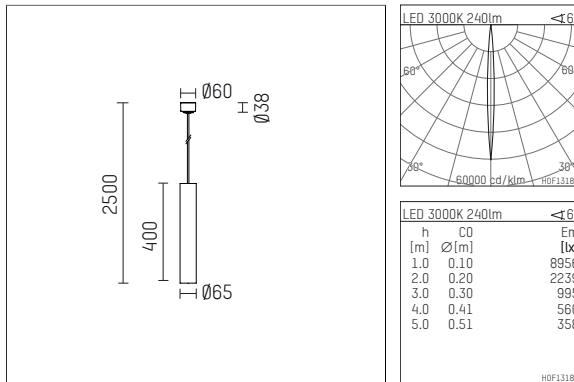

119 501 03 721 | black

car.a
pendant luminaire
LED | 5 W 3000 K

- pendant luminaire car.a
- with canopy
- for surface mounted ceiling installation
- with LED 275 lm
- colour temperature: 3000 K
- colour rendering index: CRI >90
- L80 / B10 (50.000h)
- SDCM < 2
- net luminous flux: 240 lm
- total load: 5 W
- luminous efficacy: 48,0 lm/W
- rotationsymmetrical light distribution, narrow spot
- beam angle: 5 °
- UGR: 4
- build in LED power unit, electronic, 220-240 V, 50/60 Hz
- power supply: supply cord 3x0,75 mm², length: 2000 mm
- housing of aluminium
- safety glass, clear
- height: 400 mm
- diameter: 65 mm, suspension length: 2500 mm
- weight: 1,938 kg
- protection rating: IP20
- protection class I
- 5 years Hoffmeister warranty
- Made in Germany
- certificates: manufactured according to DIN VDE 0711 / EN 60598, CE
- colour: black
- 119 501 03 721