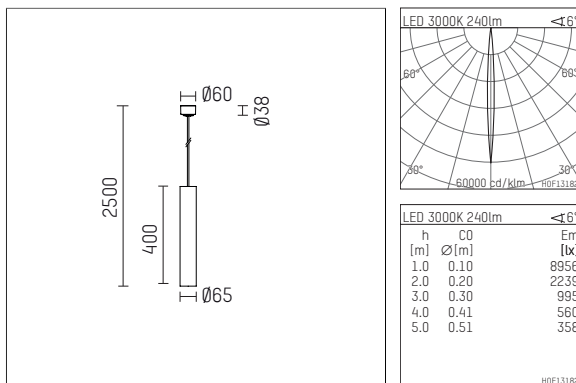

119 501 03 910 | white

car.a
pendant luminaire
LED | 5 W 3000 K

- pendant luminaire car.a
- with canopy
- for surface mounted ceiling installation
- with LED 275 lm
- colour temperature: 3000 K
- colour rendering index: CRI >90
- L80 / B10 (50.000h)
- SDCM < 2
- net luminous flux: 240 lm
- total load: 5 W
- luminous efficacy: 48,0 lm/W
- rotationsymmetrical light distribution, narrow spot
- beam angle: 5 °
- UGR: 4
- build in LED power unit, electronic, 220-240 V, 50/60 Hz
- power supply: supply cord 3x0,75 mm², length: 2000 mm
- housing of aluminium
- safety glass, clear
- height: 400 mm
- diameter: 65 mm, suspension length: 2500 mm
- weight: 1,938 kg
- protection rating: IP20
- protection class I
- 5 years Hoffmeister warranty
- Made in Germany
- certificates: manufactured according to DIN VDE 0711 / EN 60598, CE
- colour: white (RAL9016)
- 119 501 03 910