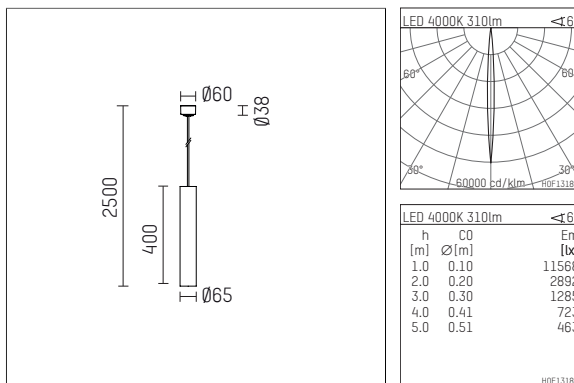

## 119 501 04 910 | white

car.a  
pendant luminaire  
LED | 5 W 4000 K

- pendant luminaire car.a
- with canopy
- for surface mounted ceiling installation
- with LED 360 lm
- colour temperature: 4000 K
- colour rendering index: CRI >80
- L80 / B10 (50.000h)
- SDCM < 2
- net luminous flux: 310 lm
- total load: 5 W
- luminous efficacy: 62,0 lm/W
- rotationsymmetrical light distribution, narrow spot
- beam angle: 5 °
- UGR: 5
- build in LED power unit, electronic, 220-240 V, 50/60 Hz
- power supply: supply cord 3x0,75 mm<sup>2</sup>, length: 2000 mm
- housing of aluminium
- safety glass, clear
- height: 400 mm
- diameter: 65 mm, suspension length: 2500 mm
- weight: 1,938 kg
- protection rating: IP20
- protection class I
- 5 years Hoffmeister warranty
- Made in Germany
- certificates: manufactured according to DIN VDE 0711 / EN 60598, CE
- colour: white (RAL9016)
- 119 501 04 910