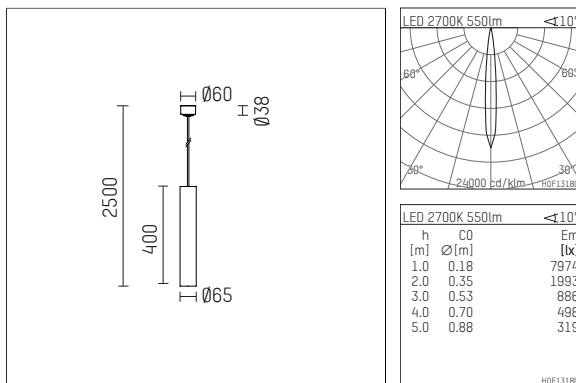

## 119 502 02 721 | black

car.a  
pendant luminaire  
LED | 10 W 2700 K

- pendant luminaire car.a
- with canopy
- for surface mounted ceiling installation
- with LED 700 lm
- colour temperature: 2700 K
- colour rendering index: CRI >90
- L80 / B10 (50.000h)
- SDCM < 2
- net luminous flux: 550 lm
- total load: 10 W
- luminous efficacy: 55,0 lm/W
- rotationsymmetrical light distribution, spot
- beam angle: 10 °
- UGR: -4
- build in LED power unit, electronic, 220-240 V, 50/60 Hz
- Dimming with external dimmers possible (trailing-edge and leading-edge)
- power supply: supply cord 3x0,75 mm<sup>2</sup>, length: 2000 mm
- housing of aluminium
- safety glass, clear
- height: 400 mm
- diameter: 65 mm, suspension length: 2500 mm
- weight: 1,926 kg
- protection rating: IP20
- protection class I
- 5 years Hoffmeister warranty
- Made in Germany
- certificates: manufactured according to DIN VDE 0711 / EN 60598, CE
- colour: black
- 119 502 02 721