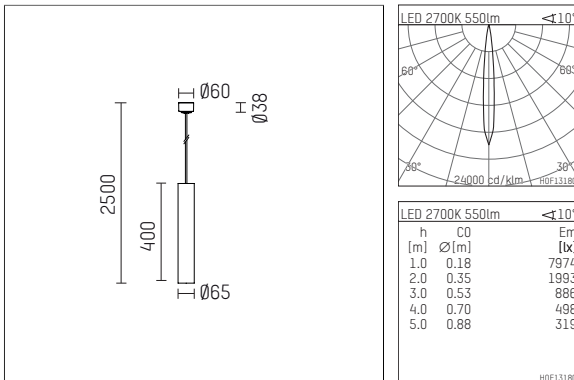

## 119 502 02 910 | white

car.a  
pendant luminaire  
LED | 10 W 2700 K

- pendant luminaire car.a
- with canopy
- for surface mounted ceiling installation
- with LED 700 lm
- colour temperature: 2700 K
- colour rendering index: CRI >90
- L80 / B10 (50.000h)
- SDCM < 2
- net luminous flux: 550 lm
- total load: 10 W
- luminous efficacy: 55,0 lm/W
- rotationsymmetrical light distribution, spot
- beam angle: 10 °
- UGR: -4
- build in LED power unit, electronic, 220-240 V, 50/60 Hz
- Dimming with external dimmers possible (trailing-edge and leading-edge)
- power supply: supply cord 3x0,75 mm², length: 2000 mm
- housing of aluminium
- safety glass, clear
- height: 400 mm
- diameter: 65 mm, suspension length: 2500 mm
- weight: 1,926 kg
- protection rating: IP20
- protection class I
- 5 years Hoffmeister warranty
- Made in Germany
- certificates: manufactured according to DIN VDE 0711 / EN 60598, CE
- colour: white (RAL9016)
- 119 502 02 910