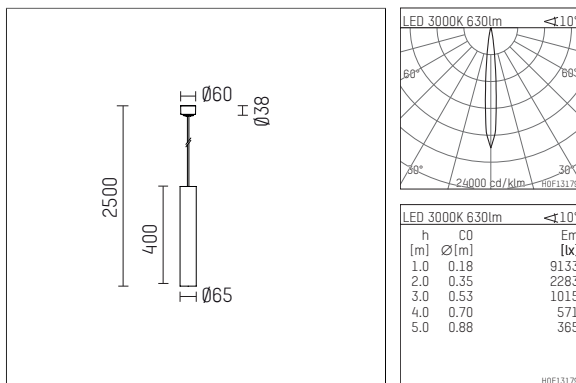

119 502 03 721 | black

car.a
pendant luminaire
LED | 10 W 3000 K

- pendant luminaire car.a
- with canopy
- for surface mounted ceiling installation
- with LED 800 lm
- colour temperature: 3000 K
- colour rendering index: CRI >90
- L80 / B10 (50.000h)
- SDCM < 2
- net luminous flux: 630 lm
- total load: 10 W
- luminous efficacy: 63,0 lm/W
- rotationsymmetrical light distribution, spot
- beam angle: 10 °
- UGR: -3
- build in LED power unit, electronic, 220-240 V, 50/60 Hz
- Dimming with external dimmers possible (trailing-edge and leading-edge)
- power supply: supply cord 3x0,75 mm², length: 2000 mm
- housing of aluminium
- safety glass, clear
- height: 400 mm
- diameter: 65 mm, suspension length: 2500 mm
- weight: 1,6 kg
- protection rating: IP20
- protection class I
- 5 years Hoffmeister warranty
- Made in Germany
- certificates: manufactured according to DIN VDE 0711 / EN 60598, CE
- colour: black
- 119 502 03 721