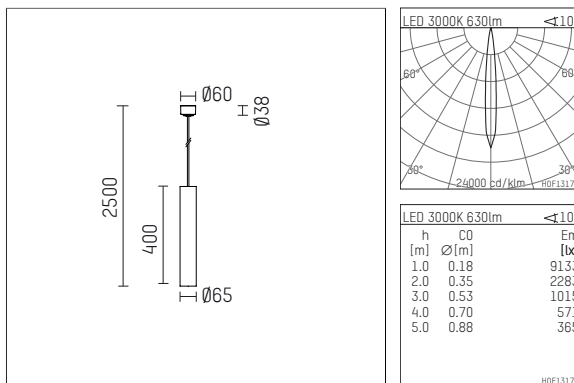

119 502 03 910 | white

car.a
pendant luminaire
LED | 10 W 3000 K

- pendant luminaire car.a
- with canopy
- for surface mounted ceiling installation
- with LED 800 lm
- colour temperature: 3000 K
- colour rendering index: CRI >90
- L80 / B10 (50.000h)
- SDCM < 2
- net luminous flux: 630 lm
- total load: 10 W
- luminous efficacy: 63,0 lm/W
- rotationsymmetrical light distribution, spot
- beam angle: 10 °
- UGR: -3
- build in LED power unit, electronic, 220-240 V, 50/60 Hz
- Dimming with external dimmers possible (trailing-edge and leading-edge)
- power supply: supply cord 3x0,75 mm², length: 2000 mm
- housing of aluminium
- safety glass, clear
- height: 400 mm
- diameter: 65 mm, suspension length: 2500 mm
- weight: 1,926 kg
- protection rating: IP20
- protection class I
- 5 years Hoffmeister warranty
- Made in Germany
- certificates: manufactured according to DIN VDE 0711 / EN 60598, CE
- colour: white (RAL9016)
- 119 502 03 910