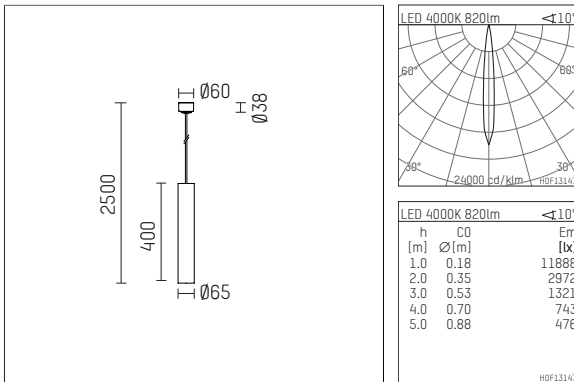

119 502 04 721 | black

car.a
pendant luminaire
LED | 10 W 4000 K

- pendant luminaire car.a
- with canopy
- for surface mounted ceiling installation
- with LED 1050 lm
- colour temperature: 4000 K
- colour rendering index: CRI >80
- L80 / B10 (50.000h)
- SDCM < 2
- net luminous flux: 820 lm
- total load: 10 W
- luminous efficacy: 82,0 lm/W
- rotationsymmetrical light distribution, spot
- beam angle: 10°
- UGR: -2
- build in LED power unit, electronic, 220-240 V, 50/60 Hz
- Dimming with external dimmers possible (trailing-edge and leading-edge)
- power supply: supply cord 3x0,75 mm², length: 2000 mm
- housing of aluminium
- safety glass, clear
- height: 400 mm
- diameter: 65 mm, suspension length: 2500 mm
- weight: 1,926 kg
- protection rating: IP20
- protection class I
- 5 years Hoffmeister warranty
- Made in Germany
- certificates: manufactured according to DIN VDE 0711 / EN 60598, CE
- colour: black
- 119 502 04 721