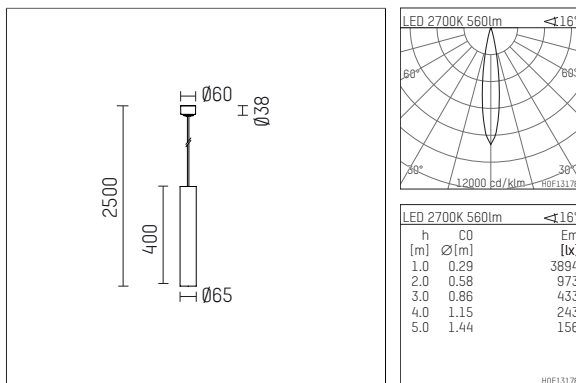

119 503 02 721 | black

car.a
pendant luminaire
LED | 10 W 2700 K

- pendant luminaire car.a
- with canopy
- for surface mounted ceiling installation
- with LED 700 lm
- colour temperature: 2700 K
- colour rendering index: CRI >90
- L80 / B10 (50.000h)
- SDCM < 2
- net luminous flux: 560 lm
- total load: 10 W
- luminous efficacy: 56,0 lm/W
- rotationsymmetrical light distribution, spot
- beam angle: 16 °
- UGR: -4
- build in LED power unit, electronic, 220-240 V, 50/60 Hz
- Dimming with external dimmers possible (trailing-edge and leading-edge)
- power supply: supply cord 3x0,75 mm², length: 2000 mm
- housing of aluminium
- microprismatic filter with very high rate of light transmission
- height: 400 mm
- diameter: 65 mm, suspension length: 2500 mm
- weight: 1,926 kg
- protection rating: IP20
- protection class I
- 5 years Hoffmeister warranty
- Made in Germany
- certificates: manufactured according to DIN VDE 0711 / EN 60598, CE
- colour: black
- 119 503 02 721