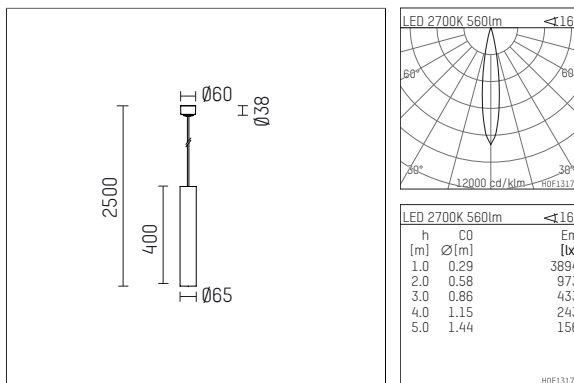

119 503 02 910 | white

car.a
pendant luminaire
LED | 10 W 2700 K

- pendant luminaire car.a
- with canopy
- for surface mounted ceiling installation
- with LED 700 lm
- colour temperature: 2700 K
- colour rendering index: CRI >90
- L80 / B10 (50.000h)
- SDCM < 2
- net luminous flux: 560 lm
- total load: 10 W
- luminous efficacy: 56,0 lm/W
- rotationsymmetrical light distribution, spot
- beam angle: 16 °
- UGR: -4
- build in LED power unit, electronic, 220-240 V, 50/60 Hz
- Dimming with external dimmers possible (trailing-edge and leading-edge)
- power supply: supply cord 3x0,75 mm², length: 2000 mm
- housing of aluminium
- microprismatic filter with very high rate of light transmission
- height: 400 mm
- diameter: 65 mm, suspension length: 2500 mm
- weight: 1,926 kg
- protection rating: IP20
- protection class I
- 5 years Hoffmeister warranty
- Made in Germany
- certificates: manufactured according to DIN VDE 0711 / EN 60598, CE
- colour: white (RAL9016)
- 119 503 02 910