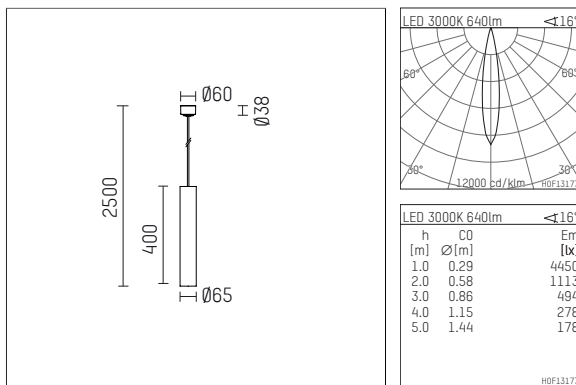

## 119 503 03 721 | black

car.a  
pendant luminaire  
LED | 10 W 3000 K

- pendant luminaire car.a
- with canopy
- for surface mounted ceiling installation
- with LED 800 lm
- colour temperature: 3000 K
- colour rendering index: CRI >90
- L80 / B10 (50.000h)
- SDCM < 2
- net luminous flux: 640 lm
- total load: 10 W
- luminous efficacy: 64,0 lm/W
- rotationsymmetrical light distribution, spot
- beam angle: 16 °
- UGR: -4
- build in LED power unit, electronic, 220-240 V, 50/60 Hz
- Dimming with external dimmers possible (trailing-edge and leading-edge)
- power supply: supply cord 3x0,75 mm<sup>2</sup>, length: 2000 mm
- housing of aluminium
- microprismatic filter with very high rate of light transmission
- height: 400 mm
- diameter: 65 mm, suspension length: 2500 mm
- weight: 1,926 kg
- protection rating: IP20
- protection class I
- 5 years Hoffmeister warranty
- Made in Germany
- certificates: manufactured according to DIN VDE 0711 / EN 60598, CE
- colour: black
- 119 503 03 721