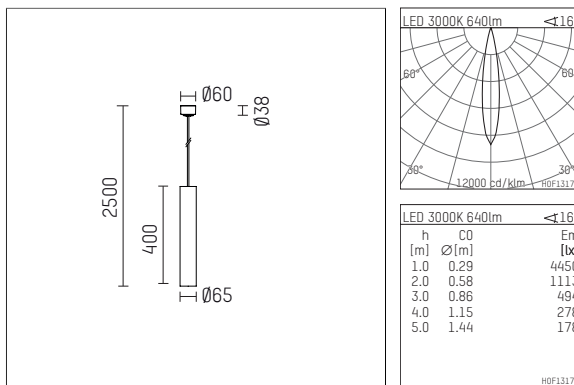

119 503 03 910 | white

car.a
pendant luminaire
LED | 10 W 3000 K

- pendant luminaire car.a
- with canopy
- for surface mounted ceiling installation
- with LED 800 lm
- colour temperature: 3000 K
- colour rendering index: CRI >90
- L80 / B10 (50.000h)
- SDCM < 2
- net luminous flux: 640 lm
- total load: 10 W
- luminous efficacy: 64,0 lm/W
- rotationsymmetrical light distribution, spot
- beam angle: 16 °
- UGR: -4
- build in LED power unit, electronic, 220-240 V, 50/60 Hz
- Dimming with external dimmers possible (trailing-edge and leading-edge)
- power supply: supply cord 3x0,75 mm², length: 2000 mm
- housing of aluminium
- microprismatic filter with very high rate of light transmission
- height: 400 mm
- diameter: 65 mm, suspension length: 2500 mm
- weight: 1,926 kg
- protection rating: IP20
- protection class I
- 5 years Hoffmeister warranty
- Made in Germany
- certificates: manufactured according to DIN VDE 0711 / EN 60598, CE
- colour: white (RAL9016)
- 119 503 03 910