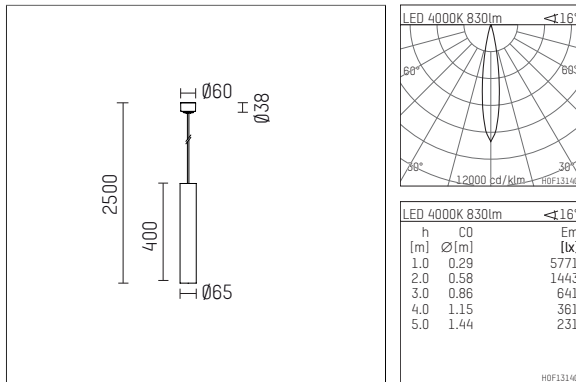

## 119 503 04 721 | black

car.a  
pendant luminaire  
LED | 10 W 4000 K

- pendant luminaire car.a
- with canopy
- for surface mounted ceiling installation
- with LED 1050 lm
- colour temperature: 4000 K
- colour rendering index: CRI >80
- L80 / B10 (50.000h)
- SDCM < 2
- net luminous flux: 830 lm
- total load: 10 W
- luminous efficacy: 83,0 lm/W
- rotationsymmetrical light distribution, spot
- beam angle: 16 °
- UGR: -3
- build in LED power unit, electronic, 220-240 V, 50/60 Hz
- Dimming with external dimmers possible (trailing-edge and leading-edge)
- power supply: supply cord 3x0,75 mm², length: 2000 mm
- housing of aluminium
- microprismatic filter with very high rate of light transmission
- height: 400 mm
- diameter: 65 mm, suspension length: 2500 mm
- weight: 1,926 kg
- protection rating: IP20
- protection class I
- 5 years Hoffmeister warranty
- Made in Germany
- certificates: manufactured according to DIN VDE 0711 / EN 60598, CE
- colour: black
- 119 503 04 721