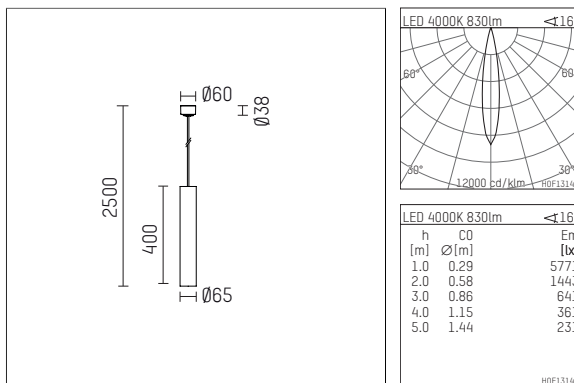

## 119 503 04 910 | white

car.a  
pendant luminaire  
LED | 10 W 4000 K

- pendant luminaire car.a
- with canopy
- for surface mounted ceiling installation
- with LED 1050 lm
- colour temperature: 4000 K
- colour rendering index: CRI >80
- L80 / B10 (50.000h)
- SDCM < 2
- net luminous flux: 830 lm
- total load: 10 W
- luminous efficacy: 83,0 lm/W
- rotationsymmetrical light distribution, spot
- beam angle: 16 °
- UGR: -3
- build in LED power unit, electronic, 220-240 V, 50/60 Hz
- Dimming with external dimmers possible (trailing-edge and leading-edge)
- power supply: supply cord 3x0,75 mm<sup>2</sup>, length: 2000 mm
- housing of aluminium
- microprismatic filter with very high rate of light transmission
- height: 400 mm
- diameter: 65 mm, suspension length: 2500 mm
- weight: 1,926 kg
- protection rating: IP20
- protection class I
- 5 years Hoffmeister warranty
- Made in Germany
- certificates: manufactured according to DIN VDE 0711 / EN 60598, CE
- colour: white (RAL9016)
- 119 503 04 910