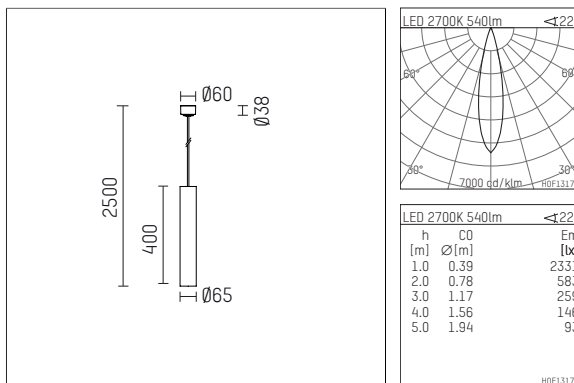

119 504 02 721 | black

car.a
pendant luminaire
LED | 10 W 2700 K

- pendant luminaire car.a
- with canopy
- for surface mounted ceiling installation
- with LED 700 lm
- colour temperature: 2700 K
- colour rendering index: CRI >90
- L80 / B10 (50.000h)
- SDCM < 2
- net luminous flux: 540 lm
- total load: 10 W
- luminous efficacy: 54,0 lm/W
- rotationsymmetrical light distribution, medium
- beam angle: 22 °
- UGR: 2
- build in LED power unit, electronic, 220-240 V, 50/60 Hz
- Dimming with external dimmers possible (trailing-edge and leading-edge)
- power supply: supply cord 3x0,75 mm², length: 2000 mm
- housing of aluminium
- safety glass, clear
- height: 400 mm
- diameter: 65 mm, suspension length: 2500 mm
- weight: 1,926 kg
- protection rating: IP20
- protection class I
- 5 years Hoffmeister warranty
- Made in Germany
- certificates: manufactured according to DIN VDE 0711 / EN 60598, CE
- colour: black
- 119 504 02 721