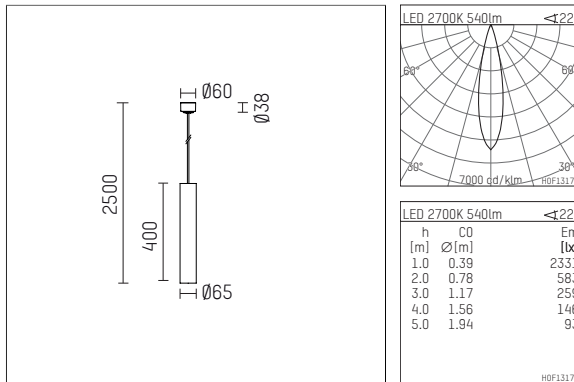

## 119 504 02 910 | white

car.a  
pendant luminaire  
LED | 10 W 2700 K

- pendant luminaire car.a
- with canopy
- for surface mounted ceiling installation
- with LED 700 lm
- colour temperature: 2700 K
- colour rendering index: CRI >90
- L80 / B10 (50.000h)
- SDCM < 2
- net luminous flux: 540 lm
- total load: 10 W
- luminous efficacy: 54,0 lm/W
- rotationsymmetrical light distribution, medium
- beam angle: 22 °
- UGR: 2
- build in LED power unit, electronic, 220-240 V, 50/60 Hz
- Dimming with external dimmers possible (trailing-edge and leading-edge)
- power supply: supply cord 3x0,75 mm<sup>2</sup>, length: 2000 mm
- housing of aluminium
- safety glass, clear
- height: 400 mm
- diameter: 65 mm, suspension length: 2500 mm
- weight: 1,926 kg
- protection rating: IP20
- protection class I
- 5 years Hoffmeister warranty
- Made in Germany
- certificates: manufactured according to DIN VDE 0711 / EN 60598, CE
- colour: white (RAL9016)
- 119 504 02 910