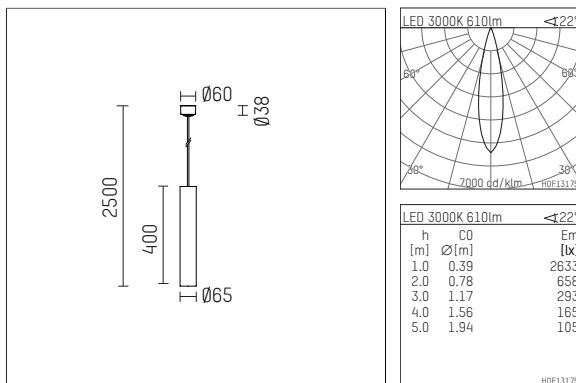

## 119 504 03 721 | black

car.a  
pendant luminaire  
LED | 10 W 3000 K

- pendant luminaire car.a
- with canopy
- for surface mounted ceiling installation
- with LED 800 lm
- colour temperature: 3000 K
- colour rendering index: CRI >90
- L80 / B10 (50.000h)
- SDCM < 2
- net luminous flux: 610 lm
- total load: 10 W
- luminous efficacy: 61,0 lm/W
- rotationsymmetrical light distribution, medium
- beam angle: 22 °
- UGR: 2
- build in LED power unit, electronic, 220-240 V, 50/60 Hz
- Dimming with external dimmers possible (trailing-edge and leading-edge)
- power supply: supply cord 3x0,75 mm<sup>2</sup>, length: 2000 mm
- housing of aluminium
- safety glass, clear
- height: 400 mm
- diameter: 65 mm, suspension length: 2500 mm
- weight: 1,926 kg
- protection rating: IP20
- protection class I
- 5 years Hoffmeister warranty
- Made in Germany
- certificates: manufactured according to DIN VDE 0711 / EN 60598, CE
- colour: black
- 119 504 03 721