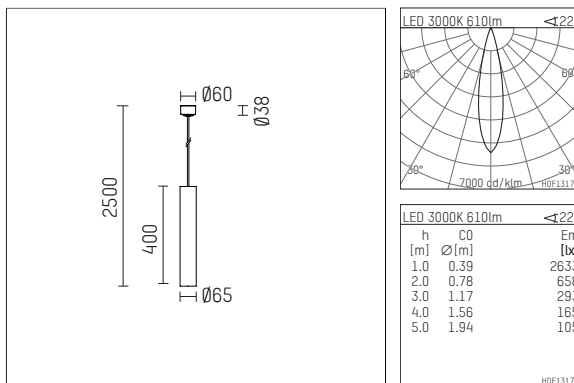

119 504 03 910 | white

car.a
pendant luminaire
LED | 10 W 3000 K

- pendant luminaire car.a
- with canopy
- for surface mounted ceiling installation
- with LED 800 lm
- colour temperature: 3000 K
- colour rendering index: CRI >90
- L80 / B10 (50.000h)
- SDCM < 2
- net luminous flux: 610 lm
- total load: 10 W
- luminous efficacy: 61,0 lm/W
- rotationsymmetrical light distribution, medium
- beam angle: 22 °
- UGR: 2
- build in LED power unit, electronic, 220-240 V, 50/60 Hz
- Dimming with external dimmers possible (trailing-edge and leading-edge)
- power supply: supply cord 3x0,75 mm², length: 2000 mm
- housing of aluminium
- safety glass, clear
- height: 400 mm
- diameter: 65 mm, suspension length: 2500 mm
- weight: 1,926 kg
- protection rating: IP20
- protection class I
- 5 years Hoffmeister warranty
- Made in Germany
- certificates: manufactured according to DIN VDE 0711 / EN 60598, CE
- colour: white (RAL9016)
- 119 504 03 910