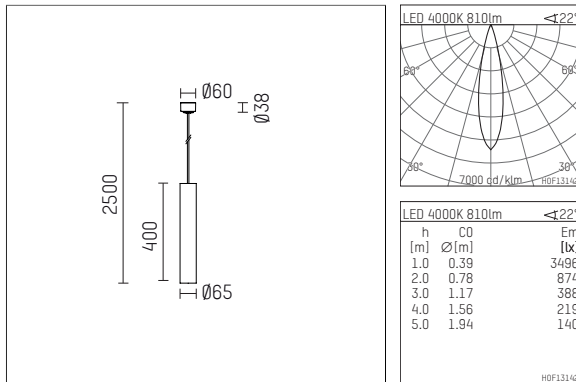

119 504 04 721 | black

car.a
pendant luminaire
LED | 10 W 4000 K

- pendant luminaire car.a
- with canopy
- for surface mounted ceiling installation
- with LED 1050 lm
- colour temperature: 4000 K
- colour rendering index: CRI >80
- L80 / B10 (50.000h)
- SDCM < 2
- net luminous flux: 810 lm
- total load: 10 W
- luminous efficacy: 81,0 lm/W
- rotationsymmetrical light distribution, medium
- beam angle: 22 °
- UGR: 3
- build in LED power unit, electronic, 220-240 V, 50/60 Hz
- Dimming with external dimmers possible (trailing-edge and leading-edge)
- power supply: supply cord 3x0,75 mm², length: 2000 mm
- housing of aluminium
- safety glass, clear
- height: 400 mm
- diameter: 65 mm, suspension length: 2500 mm
- weight: 1,926 kg
- protection rating: IP20
- protection class I
- 5 years Hoffmeister warranty
- Made in Germany
- certificates: manufactured according to DIN VDE 0711 / EN 60598, CE
- colour: black
- 119 504 04 721