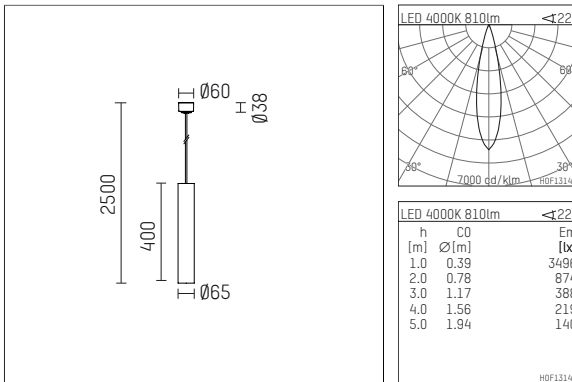

## 119 504 04 910 | white

car.a  
pendant luminaire  
LED | 10 W 4000 K

- pendant luminaire car.a
- with canopy
- for surface mounted ceiling installation
- with LED 1050 lm
- colour temperature: 4000 K
- colour rendering index: CRI >80
- L80 / B10 (50.000h)
- SDCM < 2
- net luminous flux: 810 lm
- total load: 10 W
- luminous efficacy: 81,0 lm/W
- rotationsymmetrical light distribution, medium
- beam angle: 22 °
- UGR: 3
- build in LED power unit, electronic, 220-240 V, 50/60 Hz
- Dimming with external dimmers possible (trailing-edge and leading-edge)
- power supply: supply cord 3x0,75 mm<sup>2</sup>, length: 2000 mm
- housing of aluminium
- safety glass, clear
- height: 400 mm
- diameter: 65 mm, suspension length: 2500 mm
- weight: 1,926 kg
- protection rating: IP20
- protection class I
- 5 years Hoffmeister warranty
- Made in Germany
- certificates: manufactured according to DIN VDE 0711 / EN 60598, CE
- colour: white (RAL9016)
- 119 504 04 910