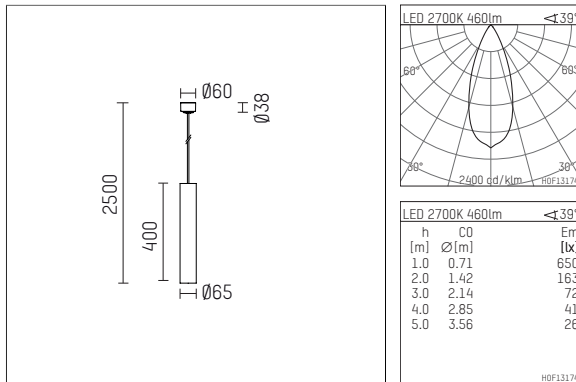

119 505 02 721 | black

car.a
pendant luminaire
LED | 10 W 2700 K

- pendant luminaire car.a
- with canopy
- for surface mounted ceiling installation
- with LED 700 lm
- colour temperature: 2700 K
- colour rendering index: CRI >90
- L80 / B10 (50.000h)
- SDCM < 2
- net luminous flux: 460 lm
- total load: 10 W
- luminous efficacy: 46,0 lm/W
- rotationsymmetrical light distribution, flood
- beam angle: 40 °
- UGR: 13
- build in LED power unit, electronic, 220-240 V, 50/60 Hz
- Dimming with external dimmers possible (trailing-edge and leading-edge)
- power supply: supply cord 3x0,75 mm², length: 2000 mm
- housing of aluminium
- microprismatic filter with very high rate of light transmission
- height: 400 mm
- diameter: 65 mm, suspension length: 2500 mm
- weight: 1,926 kg
- protection rating: IP20
- protection class I
- 5 years Hoffmeister warranty
- Made in Germany
- certificates: manufactured according to DIN VDE 0711 / EN 60598, CE
- colour: black
- 119 505 02 721
