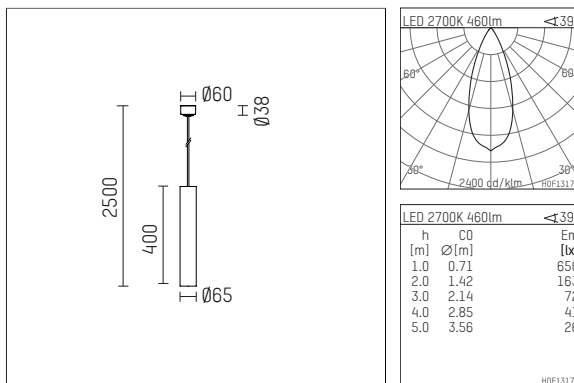

119 505 02 910 | white

car.a
pendant luminaire
LED | 10 W 2700 K

- pendant luminaire car.a
- with canopy
- for surface mounted ceiling installation
- with LED 700 lm
- colour temperature: 2700 K
- colour rendering index: CRI >90
- L80 / B10 (50.000h)
- SDCM < 2
- net luminous flux: 460 lm
- total load: 10 W
- luminous efficacy: 46,0 lm/W
- rotationsymmetrical light distribution, flood
- beam angle: 40 °
- UGR: 13
- build in LED power unit, electronic, 220-240 V, 50/60 Hz
- Dimming with external dimmers possible (trailing-edge and leading-edge)
- power supply: supply cord 3x0,75 mm², length: 2000 mm
- housing of aluminium
- microprismatic filter with very high rate of light transmission
- height: 400 mm
- diameter: 65 mm, suspension length: 2500 mm
- weight: 1,6 kg
- protection rating: IP20
- protection class I
- 5 years Hoffmeister warranty
- Made in Germany
- certificates: manufactured according to DIN VDE 0711 / EN 60598, CE
- colour: white (RAL9016)
- 119 505 02 910
