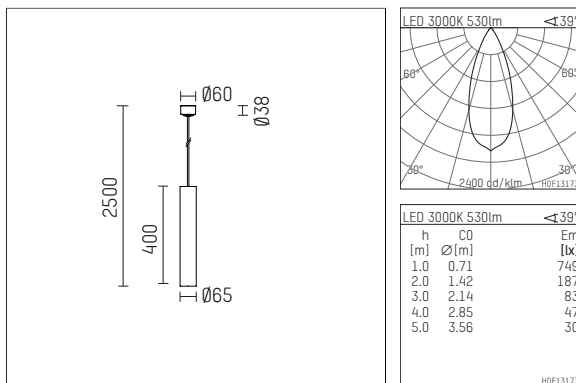

119 505 03 721 | black

car.a
pendant luminaire
LED | 10 W 3000 K

- pendant luminaire car.a
- with canopy
- for surface mounted ceiling installation
- with LED 800 lm
- colour temperature: 3000 K
- colour rendering index: CRI >90
- L80 / B10 (50.000h)
- SDCM < 2
- net luminous flux: 530 lm
- total load: 10 W
- luminous efficacy: 53,0 lm/W
- rotationsymmetrical light distribution, flood
- beam angle: 40 °
- UGR: 14
- build in LED power unit, electronic, 220-240 V, 50/60 Hz
- Dimming with external dimmers possible (trailing-edge and leading-edge)
- power supply: supply cord 3x0,75 mm², length: 2000 mm
- housing of aluminium
- microprismatic filter with very high rate of light transmission
- height: 400 mm
- diameter: 65 mm, suspension length: 2500 mm
- weight: 1,56 kg
- protection rating: IP20
- protection class I
- 5 years Hoffmeister warranty
- Made in Germany
- certificates: manufactured according to DIN VDE 0711 / EN 60598, CE
- colour: black
- 119 505 03 721