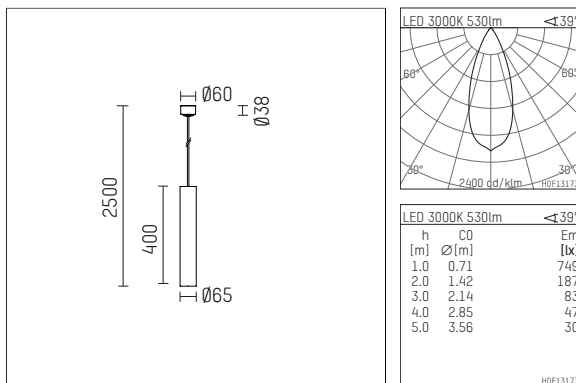

119 505 03 910 | white

car.a
pendant luminaire
LED | 10 W 3000 K

- pendant luminaire car.a
- with canopy
- for surface mounted ceiling installation
- with LED 800 lm
- colour temperature: 3000 K
- colour rendering index: CRI >90
- L80 / B10 (50.000h)
- SDCM < 2
- net luminous flux: 530 lm
- total load: 10 W
- luminous efficacy: 53,0 lm/W
- rotationsymmetrical light distribution, flood
- beam angle: 40 °
- UGR: 14
- build in LED power unit, electronic, 220-240 V, 50/60 Hz
- Dimming with external dimmers possible (trailing-edge and leading-edge)
- power supply: supply cord 3x0,75 mm², length: 2000 mm
- housing of aluminium
- microprismatic filter with very high rate of light transmission
- height: 400 mm
- diameter: 65 mm, suspension length: 2500 mm
- weight: 1,5 kg
- protection rating: IP20
- protection class I
- 5 years Hoffmeister warranty
- Made in Germany
- certificates: manufactured according to DIN VDE 0711 / EN 60598, CE
- colour: white (RAL9016)
- 119 505 03 910