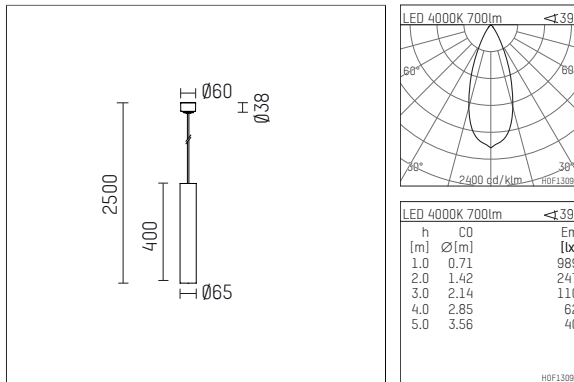

119 505 04 721 | black

car.a
pendant luminaire
LED | 10 W 4000 K

- pendant luminaire car.a
- with canopy
- for surface mounted ceiling installation
- with LED 1050 lm
- colour temperature: 4000 K
- colour rendering index: CRI >80
- L80 / B10 (50.000h)
- SDCM < 2
- net luminous flux: 700 lm
- total load: 10 W
- luminous efficacy: 70,0 lm/W
- rotationsymmetrical light distribution, flood
- beam angle: 40 °
- UGR: 15
- build in LED power unit, electronic, 220-240 V, 50/60 Hz
- Dimming with external dimmers possible (trailing-edge and leading-edge)
- power supply: supply cord 3x0,75 mm², length: 2000 mm
- housing of aluminium
- microprismatic filter with very high rate of light transmission
- height: 400 mm
- diameter: 65 mm, suspension length: 2500 mm
- weight: 1,7 kg
- protection rating: IP20
- protection class I
- 5 years Hoffmeister warranty
- Made in Germany
- certificates: manufactured according to DIN VDE 0711 / EN 60598, CE
- colour: black
- 119 505 04 721
