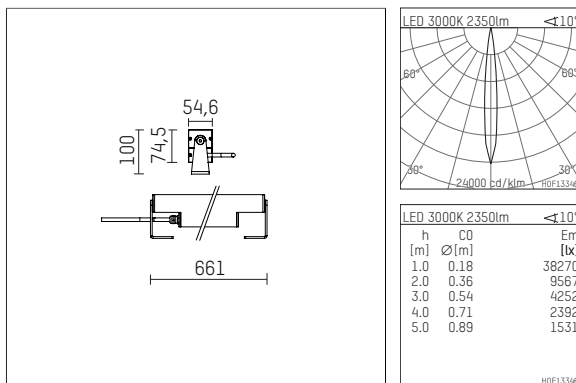

## 119 602 03 910 D | white

led.modular | IP65  
linear luminaire  
LED | 28 W 3000 K

- linear luminaire led.modular IP65
- adjustable
- with mounting bracket
- for installation on wall or ceiling
- for optimal illumination of vertical facades
- with LED 2650 lm
- colour temperature: 3000 K
- colour rendering index: CRI >90
- L80 / B10 (50.000h)
- SDCM < 2
- net luminous flux: 2350 lm
- total load: 28 W
- luminous efficacy: 83,9 lm/W
- symmetrical light distribution, spot
- beam angle: 10 °
- with built in LED power unit, electronic (DALI), 220-240 V, 0/50/60 Hz
- dimmable
- dimming range: 100-10 %
- power supply: supply cord, H05RN-F 5x1 mm², length: 2000 mm
- circular connector RST16 (Wieland)
- housing of extruded aluminium profile
- safety glass, clear
- bracket of stainless steel
- length: 661 mm, width: 54 mm, height: 100 mm
- weight: 3,5 kg
- protection rating: IP65
- protection class I
- 5 years Hoffmeister warranty
- Made in Germany
- maximum ambient temperature: 50 ° C
- impact resistance class: IK07
- certificates: manufactured according to DIN VDE 0711 / EN 60598, CE
- colour: white
- 119 602 03 910 D